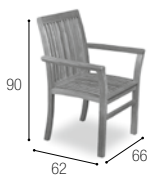

FLEXY

SOFITEL BRUSSELS

SOLID

TYPE: Luxury hotel

LOCATION: Brussels, Belgium

DESCRIPTION: A nice variety of the Royal Botania Solid collection on the rooftop of one of the most exclusive hotels in the capital of Europe.