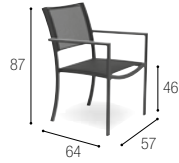

ALUSION

TYPE: 5-star hotel

LOCATION: Hong Kong, China

DESCRIPTION: The prestigious 5-star, Four Seasons Hotel in Hong Kong overlooks the Victoria Harbour. This hotel redefines luxury and excellence in a truly international city renowned for exceptionally high accommodation. With such exceptional standards, the Four Season's Hotel chose Royal Botania as the perfect partner to decorate their exclusive terrace and poolside. The Alusion loungers and tables provide the perfect level of comfort and luxury, for a calm oasis relaxation space, situated in one of the worlds busiest cities.

The chosen range of Alusion includes the Alusion lounge (ALU195), Alusion side table (ALU50) Alusion outdoor carver (ALU55) and the Alusion bistro table (ALU90).