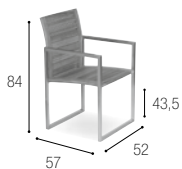

BIG FISH

TYPE: Private yacht

DESCRIPTION: Can marine-quality stainless steel live up to its name more than this?
Sit back and enjoy the views of the Ninix dining set and O-zon chaise lounges on “Big Fish”.

NINIX

O - ZON