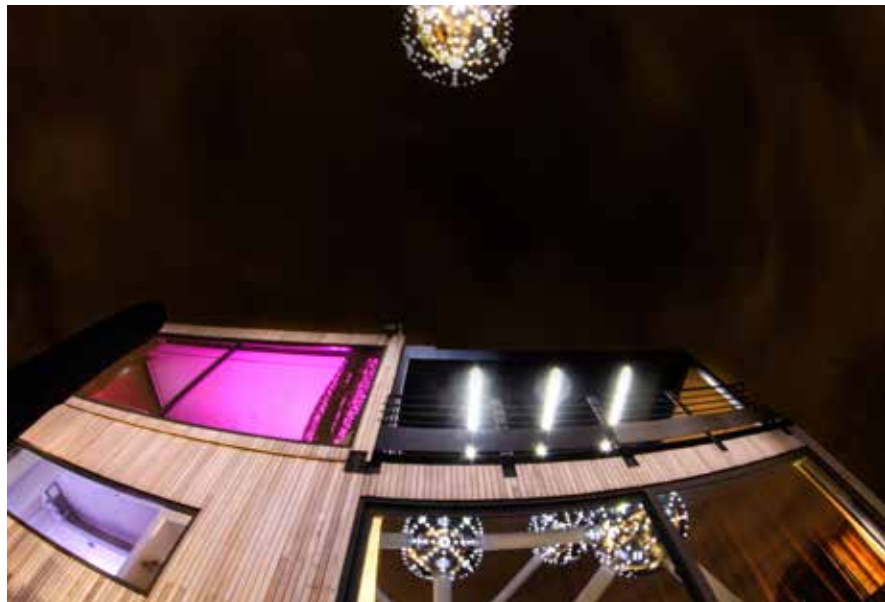

Wave, Ninix loungers, LAZY sofa and some great Royal Botania design lamps

KATA ROCKS PHUKET

NINIX

SHAX

OZON

The Kata Rocks Sky Villas are set on an incredible oceanfront site, where guests will revel in a spectacular hillside setting and west-facing view across the Andaman Sea. Ranging in size from one to four bedrooms, each Sky Villas boasts its own private infinity-pool, and offers an expansive indoor/outdoor living area.