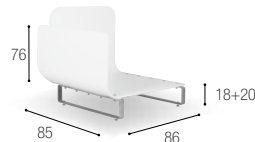

PRIMA

TYPE: Mega Yacht

DESCRIPTION: Italy Yacht Prima

With a clear design concept based on a light, modern interior and massive volumes, Italian shipyard Palumbo launched the Columbus 177 Prima earlier this year. With naval architecture by Sergio Cutolo and Tommaso Spadolini of Spadolini Studio Design signed up for her interior designs, Prima is an excellent example of the pure, meticulous and refined design Italians have become renowned for worldwide.

Add to that the accomplishment of being rewarded a RINA Green Star Plus Platinum and an ABS Classification, the former being all the more prestigious for being awarded by H.S.H. Prince Albert II of Monaco in the presence of His Majesty the King of Spain, Prima turns out to be not merely elegant but certified environmentally friendly as well. And for the exterior Royal Botania was found to be the perfect partner!

FOLD