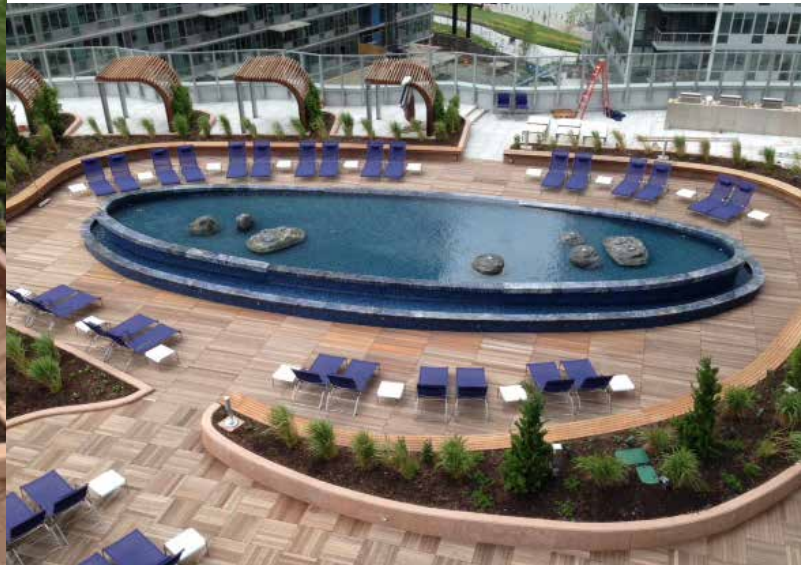

Formule 1 Monaco Monte Carlo
O-ZON loungers at the finish of the world famous F1 cup

O-ZON

CENTER BOULEVARD NEW YORK

TYPE: Center boulevard

LOCATION: New York

DESCRIPTION: 4545 Center Boulevard by TF Cornerstone in Hunters Point/Queens - New York Bordering the northern edge of the EastCoast community, overlooking the East River, Anabel Basin and esplanade TF Cornerstone developed these 345 rental homes in their '4545 Center Boulevard' project. Outside, the landscaped terrace, furnished exquisitely with Royal Botania Furniture is the perfect place to entertain a crowd or just kick back and relax after a long day.