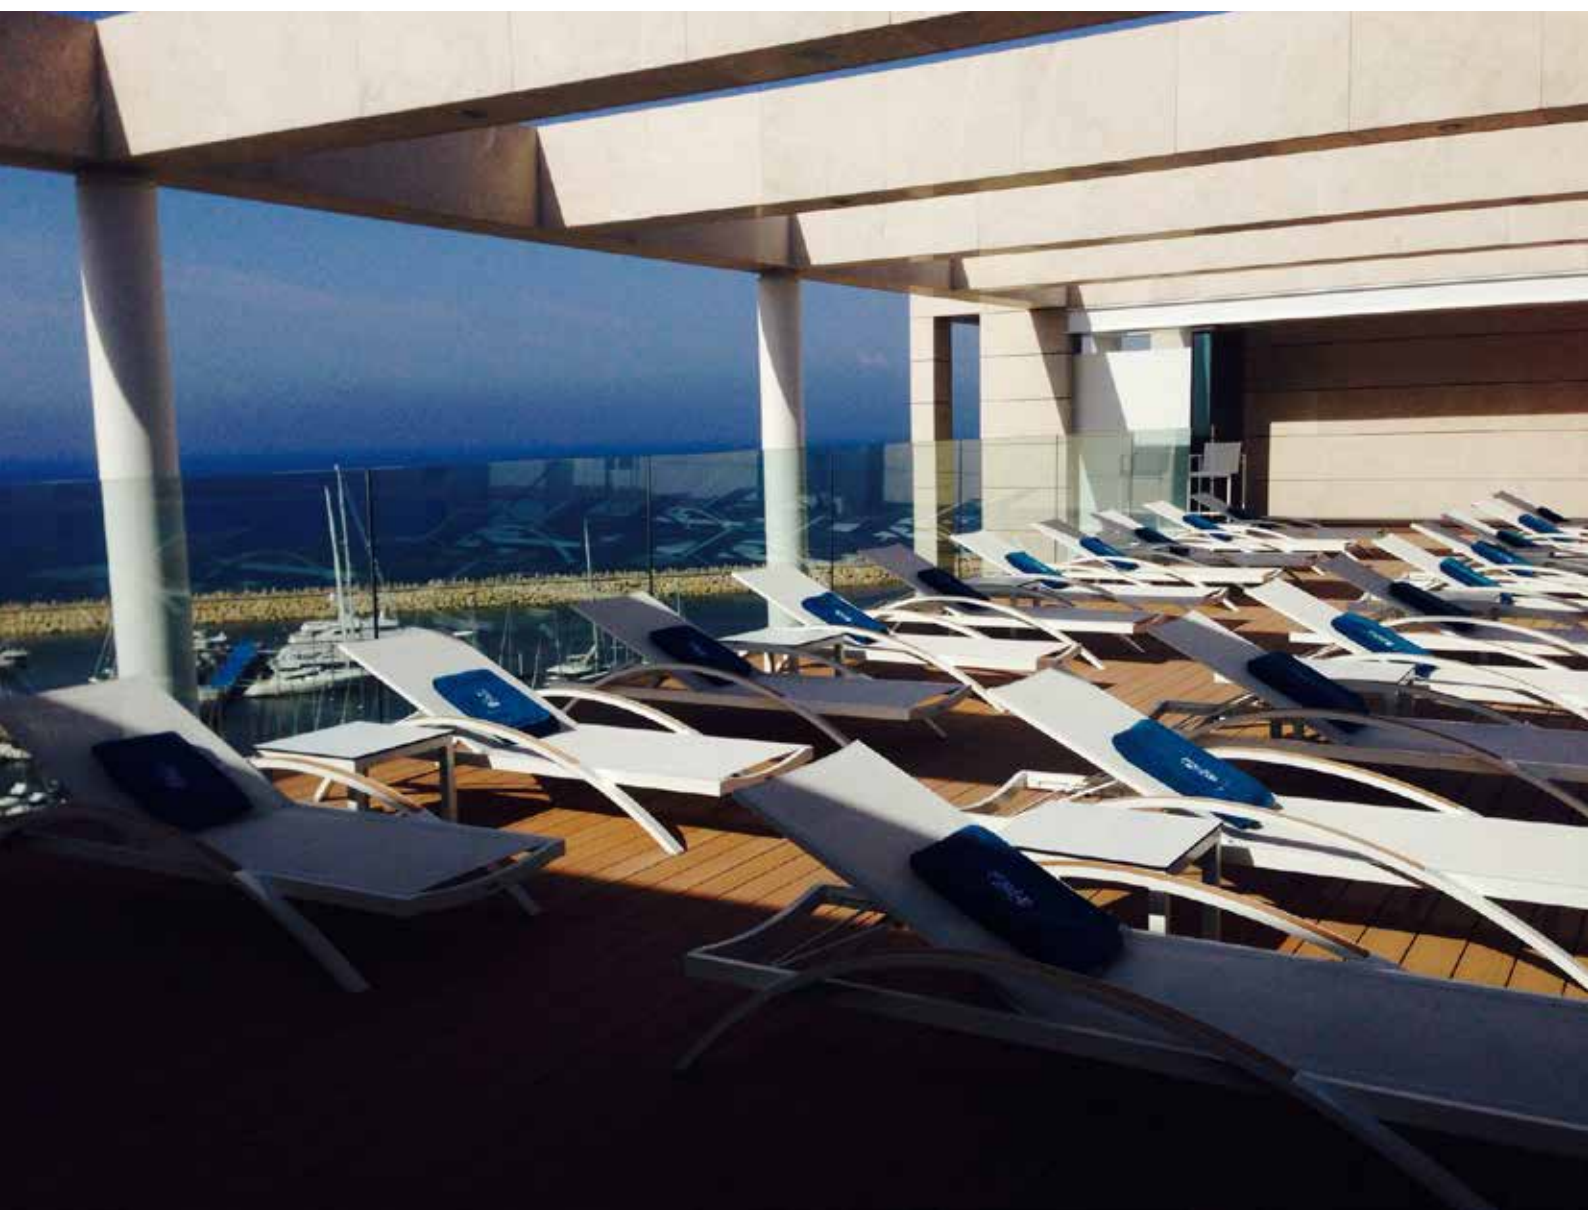

RITZ CARLTON ISRAËL