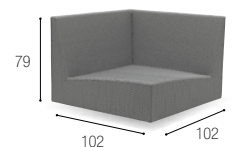

O - Z O N

LES MANOIRS DE TOURGÉVILLE

TYPE: Luxury Hotel in France

LOCATION: Tourgéville

DESCRIPTION: A true haven of peace decorated with a wide range of Royal Botania furniture.

SUNDAY

RITZ CARLTON ISRAËL

TYPE: Ritz Carlton