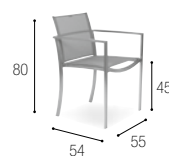

SEABOURN LEGEND

TYPE: 6-star cruises

DESCRIPTION: One of the most luxurious cruise ships in the world, the Seabourn Legend. It is the identical sister ship of the Seabourn Spirit and Seabourn Pride, all designed by Petter Yran and Bjørn Storbraaten.

O - ZON