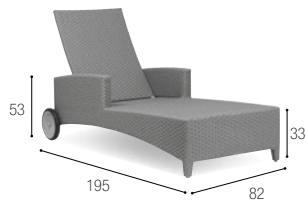

NGAU TAM MEI HOTEL

SUNDAY