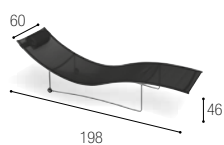

TYPE: Luxury Hotel

LOCATION: Barcelona, Spain

DESCRIPTION: One of the most beautiful hotels of Barcelona, and with more than 1,000 square feet of terraces and gardens, outdoor jacuzzi, and only 100 meters from the beach, the Hotel Arts enjoys a very attractive natural environment for its guests.

FLEXY