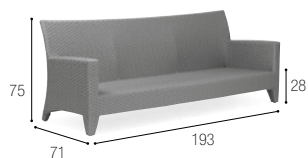

O - Z O N

LES MANOIRS DE TOURGÉVILLE

TYPE: Luxury Hotel in France

LOCATION: Tourgéville

DESCRIPTION: A true haven of peace decorated with a wide range of Royal Botania furniture.

SUNDAY

RITZ CARLTON ISRAËL

TYPE: Ritz Carlton