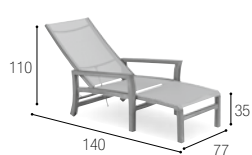

KISE BETTEI HOTEL

MIXT