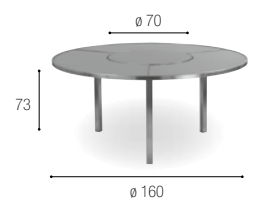

SEABOURN LEGEND

TYPE: 6-star cruises

DESCRIPTION: One of the most luxurious cruise ships in the world, the Seabourn Legend. It is the identical sister ship of the Seabourn Spirit and Seabourn Pride, all designed by Petter Yran and Bjørn Storbraaten.

O - ZON