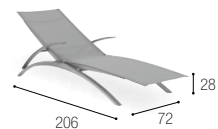

The decks of SIREN are furnished with Royal Botania Alusion loungers, which match perfect on this prestigious yacht.

ALUSION

BIG FISH

TYPE: Private yacht

DESCRIPTION: Can marine-quality stainless steel live up to its name more than this?
Sit back and enjoy the views of the Ninix dining set and O-zon chaise lounges on “Big Fish”.

NINIX

O - ZON

SY MALEK

TYPE: Private yacht

DESCRIPTION: The SY Malek cruises quickly and stylishly through the seas with Royal Botania on deck.

SOLID

CATAMARAN CARTOUCHE

TYPE: Catamaran