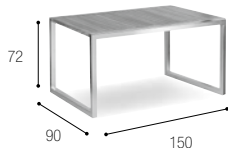

GRAND HOTEL KEMPINSKI GENEVA

TYPE: Restaurant and 5-star Hotel

LOCATION: Geneva, Switzerland

DESCRIPTION: The Grand Hotel Kempinski Geneva is a luxury five star hotel which enjoys a fantastic location right on Lake Geneva with stunning views of the Jet d'Eau, Mont -Blanc and the French Alps. With its perfect combination of luxury, elegance and first class service, the Grand Hotel Kempinski Geneva is the premier address for discerning guests around the world.

NINIX

SHADY X-CENTRIC