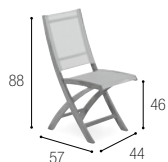

KISE BETTEI HOTEL

MIXT