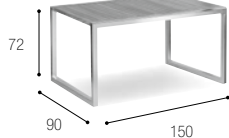

BIG FISH

TYPE: Private yacht

DESCRIPTION: Can marine-quality stainless steel live up to its name more than this?
Sit back and enjoy the views of the Ninix dining set and O-zon chaise lounges on “Big Fish”.

NINIX

O - ZON