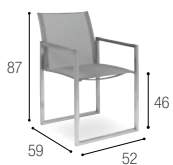

EMIRATES PÄLACE

NINIX

KOKOON