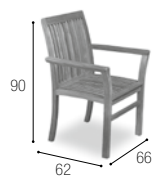

NINIX

O - ZON

SY MALEK

TYPE: Private yacht

DESCRIPTION: The SY Malek cruises quickly and stylishly through the seas with Royal Botania on deck.

SOLID

CATAMARAN CARTOUCHE

TYPE: Catamaran