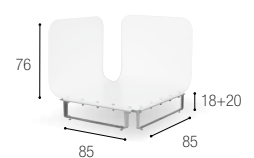

PRIMA

TYPE: Mega Yacht

DESCRIPTION: Italy Yacht Prima

With a clear design concept based on a light, modern interior and massive volumes, Italian shipyard Palumbo launched the Columbus 177 Prima earlier this year. With naval architecture by Sergio Cutolo and Tommaso Spadolini of Spadolini Studio Design signed up for her interior designs, Prima is an excellent example of the pure, meticulous and refined design Italians have become renowned for worldwide.

Add to that the accomplishment of being rewarded a RINA Green Star Plus Platinum and an ABS Classification, the former being all the more prestigious for being awarded by H.S.H. Prince Albert II of Monaco in the presence of His Majesty the King of Spain, Prima turns out to be not merely elegant but certified environmentally friendly as well. And for the exterior Royal Botania was found to be the perfect partner!

FOLD