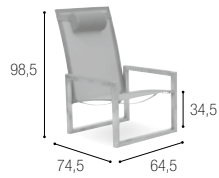

TSEUNG KWAN O AREA 56 DEVELOPMENT

NINIX