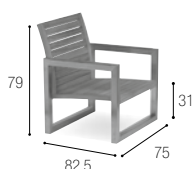

GRAND HOTEL KEMPINSKI GENEVA

TYPE: Restaurant and 5-star Hotel

LOCATION: Geneva, Switzerland

DESCRIPTION: The Grand Hotel Kempinski Geneva is a luxury five star hotel which enjoys a fantastic location right on Lake Geneva with stunning views of the Jet d'Eau, Mont -Blanc and the French Alps. With its perfect combination of luxury, elegance and first class service, the Grand Hotel Kempinski Geneva is the premier address for discerning guests around the world.

NINIX

SHADY X-CENTRIC