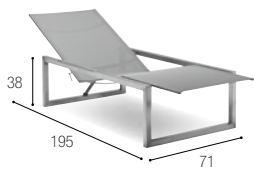

TSEUNG KWAN O AREA 56 DEVELOPMENT

NINIX