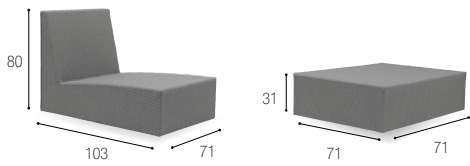

NGAU TAM MEI HOTEL

SUNDAY