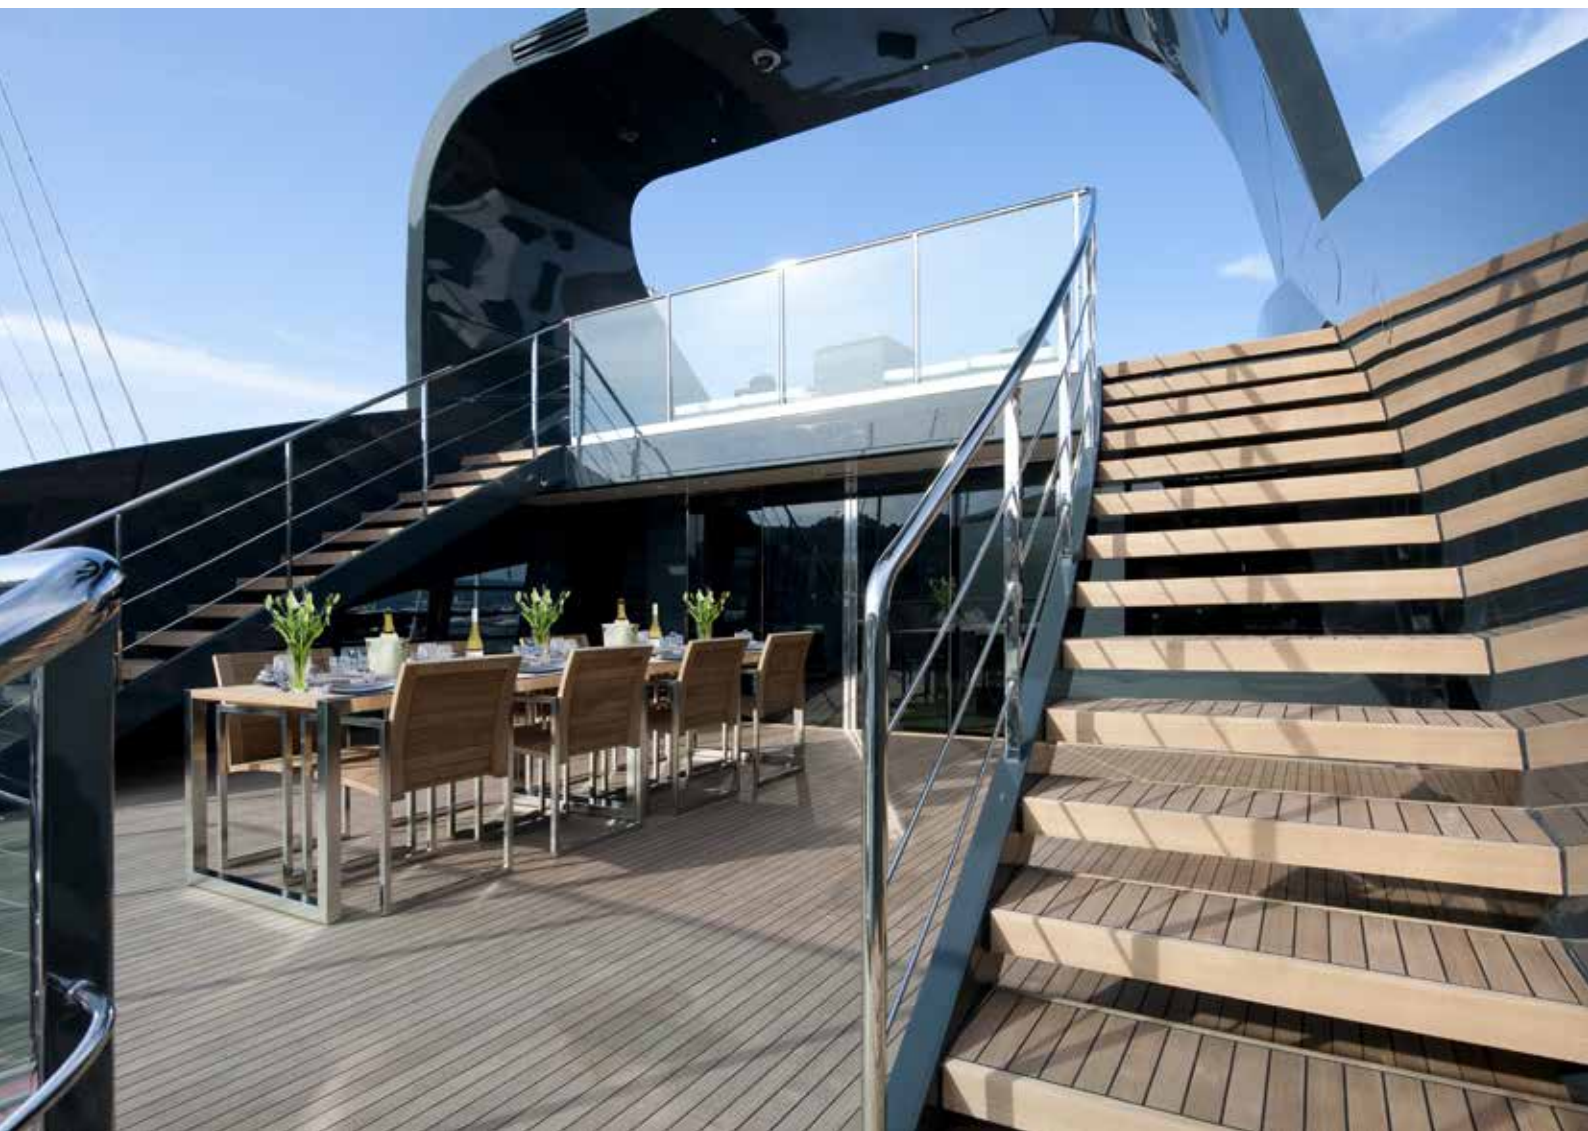

NINIX

SUNDAY