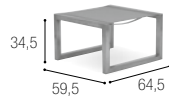

TSEUNG KWAN O AREA 56 DEVELOPMENT

NINIX