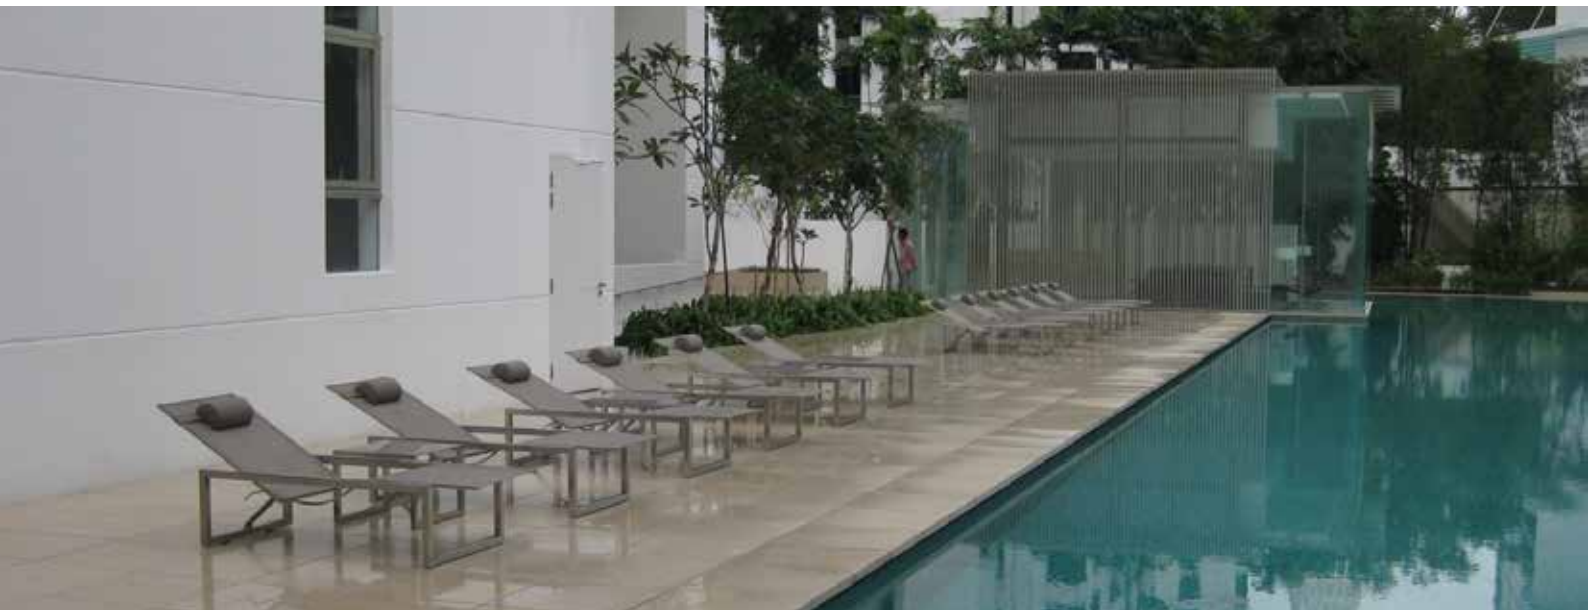

TSEUNG KWAN O AREA 56 DEVELOPMENT

NINIX