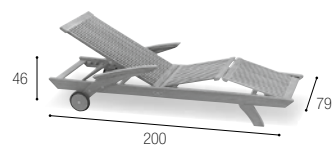

NINIX

O - ZON

SY MALEK

TYPE: Private yacht

DESCRIPTION: The SY Malek cruises quickly and stylishly through the seas with Royal Botania on deck.

SOLID

CATAMARAN CARTOUCHE

TYPE: Catamaran