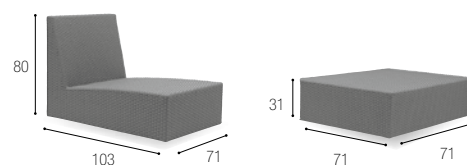

TYPE: Luxury Resort

LOCATION: Okinawa, Japan

DESCRIPTION: Okinawa is a city rich in lush natural and cultural beauty. During the cities height of diplomacy and trade, this land was known as the Ryukyu Kingdom. This was a place where elegant hospitality reached new reaching the ultimate level of hospitality. The hotel is surrounded by deep natural forests of Yambaru.

Royal Botania have supplied loungers for the relaxing areas of the hotel and their world famous spa. Here, guests can relax on the Royal Botania Sunday loungers and delight in the high level of comfort and hospitality, whilst enjoying the view of the natural forests of Yambaru. The treatments at the spa will help individuals to harmonise with the beautiful environment and enjoy the songs of birds, the rustling of leaves and the music in the wind.

SUNDAY