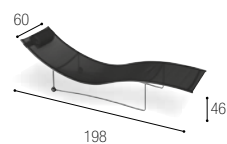

FLEXY

SOFITEL BRUSSELS

SOLID

TYPE: Luxury hotel

LOCATION: Brussels, Belgium

DESCRIPTION: A nice variety of the Royal Botania Solid collection on the rooftop of one of the most exclusive hotels in the capital of Europe.