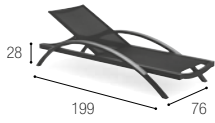

ALUSION

TYPE: 5-star hotel

LOCATION: Hong Kong, China

DESCRIPTION: The prestigious 5-star, Four Seasons Hotel in Hong Kong overlooks the Victoria Harbour. This hotel redefines luxury and excellence in a truly international city renowned for exceptionally high accommodation. With such exceptional standards, the Four Season's Hotel chose Royal Botania as the perfect partner to decorate their exclusive terrace and poolside. The Alusion loungers and tables provide the perfect level of comfort and luxury, for a calm oasis relaxation space, situated in one of the worlds busiest cities.

The chosen range of Alusion includes the Alusion lounge (ALU195), Alusion side table (ALU50) Alusion outdoor carver (ALU55) and the Alusion bistro table (ALU90).