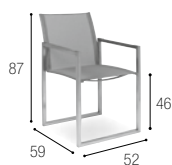

Wave, Ninix loungers, LAZY sofa and some great Royal Botania design lamps

KATA ROCKS PHUKET

NINIX

SHAX

OZON

The Kata Rocks Sky Villas are set on an incredible oceanfront site, where guests will revel in a spectacular hillside setting and west-facing view across the Andaman Sea. Ranging in size from one to four bedrooms, each Sky Villas boasts its own private infinity-pool, and offers an expansive indoor/outdoor living area.