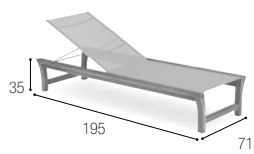

O - ZON

RESIDENTIAL

BEACH SUITES

TYPE: Beachfront penthouses

LOCATION: Byron Bay, Australia

DESCRIPTION: Byron Bay's most private beachfront with luxury accomodation.

MIXT

PRIVATE HOUSE IN MIAMI

TYPE: Private house in Miami

LOCATION: Miami

NINIX

PRIVATE HOUSE ON IBIZA IXOS

TYPE: Private house on Ibiza

LOCATION: Ibiza

NINIX

SUNDAY