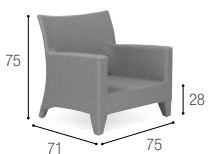

O - Z O N

LES MANOIRS DE TOURGÉVILLE

TYPE: Luxury Hotel in France

LOCATION: Tourgéville

DESCRIPTION: A true haven of peace decorated with a wide range of Royal Botania furniture.

SUNDAY

RITZ CARLTON ISRAËL

TYPE: Ritz Carlton