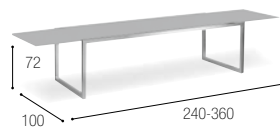

EMIRATES PÄLACE

NINIX

KOKOON