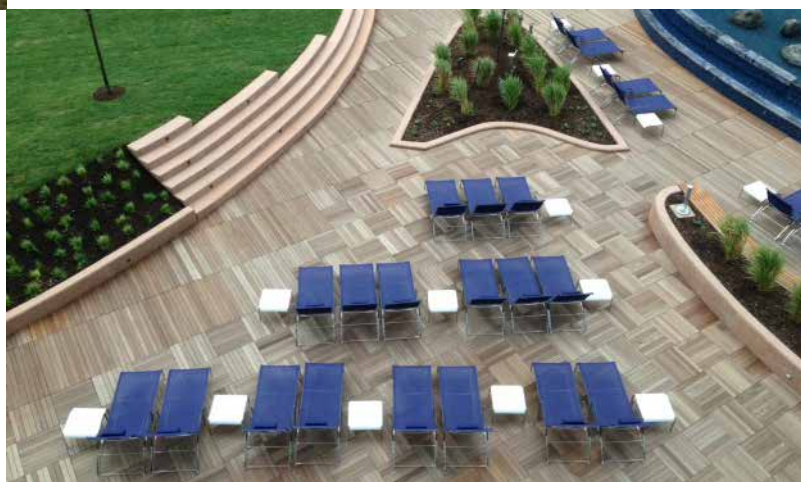

Formule 1 Monaco Monte Carlo
O-ZON loungers at the finish of the world famous F1 cup

O-ZON

CENTER BOULEVARD NEW YORK

TYPE: Center boulevard

LOCATION: New York

DESCRIPTION: 4545 Center Boulevard by TF Cornerstone in Hunters Point/Queens - New York Bordering the northern edge of the EastCoast community, overlooking the East River, Anabel Basin and esplanade TF Cornerstone developed these 345 rental homes in their '4545 Center Boulevard' project. Outside, the landscaped terrace, furnished exquisitely with Royal Botania Furniture is the perfect place to entertain a crowd or just kick back and relax after a long day.