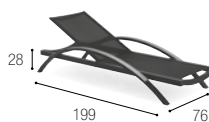

TYPE: Ritz Carlton

LOCATION: Israël

DESCRIPTION: Take a walk on the tender golden sand, swim in the blue sea and enjoy a relaxing day in one of the many Royal Botania loungers.

ALUSION