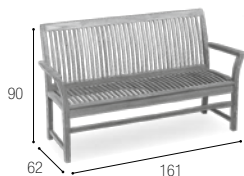

FLEXY

SOFITEL BRUSSELS

SOLID

TYPE: Luxury hotel

LOCATION: Brussels, Belgium

DESCRIPTION: A nice variety of the Royal Botania Solid collection on the rooftop of one of the most exclusive hotels in the capital of Europe.