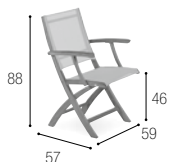

KISE BETTEI HOTEL

MIXT