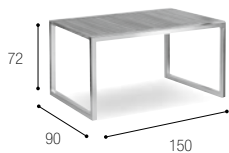

PRIVATE HOUSE IN MIAMI

TYPE: Private house in Miami

LOCATION: Miami

NINIX