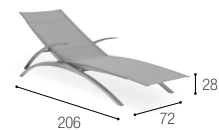

O - Z O N

LES MANOIRS DE TOURGÉVILLE

TYPE: Luxury Hotel in France

LOCATION: Tourgéville

DESCRIPTION: A true haven of peace decorated with a wide range of Royal Botania furniture.

SUNDAY

RITZ CARLTON ISRAËL

TYPE: Ritz Carlton