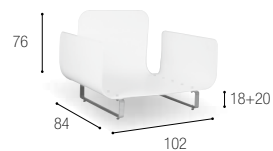

PRIMA

TYPE: Mega Yacht

DESCRIPTION: Italy Yacht Prima

With a clear design concept based on a light, modern interior and massive volumes, Italian shipyard Palumbo launched the Columbus 177 Prima earlier this year. With naval architecture by Sergio Cutolo and Tommaso Spadolini of Spadolini Studio Design signed up for her interior designs, Prima is an excellent example of the pure, meticulous and refined design Italians have become renowned for worldwide.

Add to that the accomplishment of being rewarded a RINA Green Star Plus Platinum and an ABS Classification, the former being all the more prestigious for being awarded by H.S.H. Prince Albert II of Monaco in the presence of His Majesty the King of Spain, Prima turns out to be not merely elegant but certified environmentally friendly as well. And for the exterior Royal Botania was found to be the perfect partner!

FOLD