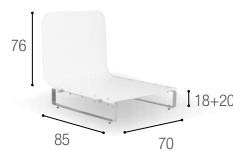

PRIMA

TYPE: Mega Yacht

DESCRIPTION: Italy Yacht Prima

With a clear design concept based on a light, modern interior and massive volumes, Italian shipyard Palumbo launched the Columbus 177 Prima earlier this year. With naval architecture by Sergio Cutolo and Tommaso Spadolini of Spadolini Studio Design signed up for her interior designs, Prima is an excellent example of the pure, meticulous and refined design Italians have become renowned for worldwide.

Add to that the accomplishment of being rewarded a RINA Green Star Plus Platinum and an ABS Classification, the former being all the more prestigious for being awarded by H.S.H. Prince Albert II of Monaco in the presence of His Majesty the King of Spain, Prima turns out to be not merely elegant but certified environmentally friendly as well. And for the exterior Royal Botania was found to be the perfect partner!

FOLD