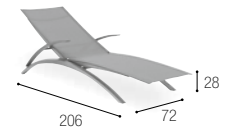

HOTEL & SPA LE CRANS

TYPE: Luxury Hotel

LOCATION: Crans Montana Switzerland

DESCRIPTION: The 5-star Le Crans hotel is a haven of peace, with the accent on luxury and exclusivity. Enjoy the incredible view on one of the O-ZON loungers.

O - ZON