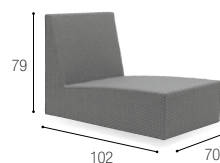

O - Z O N

LES MANOIRS DE TOURGÉVILLE

TYPE: Luxury Hotel in France

LOCATION: Tourgéville

DESCRIPTION: A true haven of peace decorated with a wide range of Royal Botania furniture.

SUNDAY

RITZ CARLTON ISRAËL

TYPE: Ritz Carlton