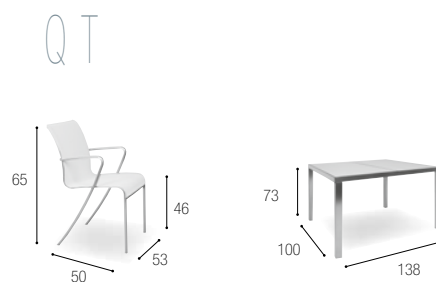

TYPE: Restaurant

LOCATION: France

DESCRIPTION: The restaurant “La Terrasse” from the famous “Les Thermes Marins de Saint Malo” welcomes you with its seaside atmosphere, facing the bay of Saint-Malo, on the Sillon beach.

Enjoy the magnificent view of the beach on the luxurious Royal Botania QT chairs while enjoying a marvelous dinner.