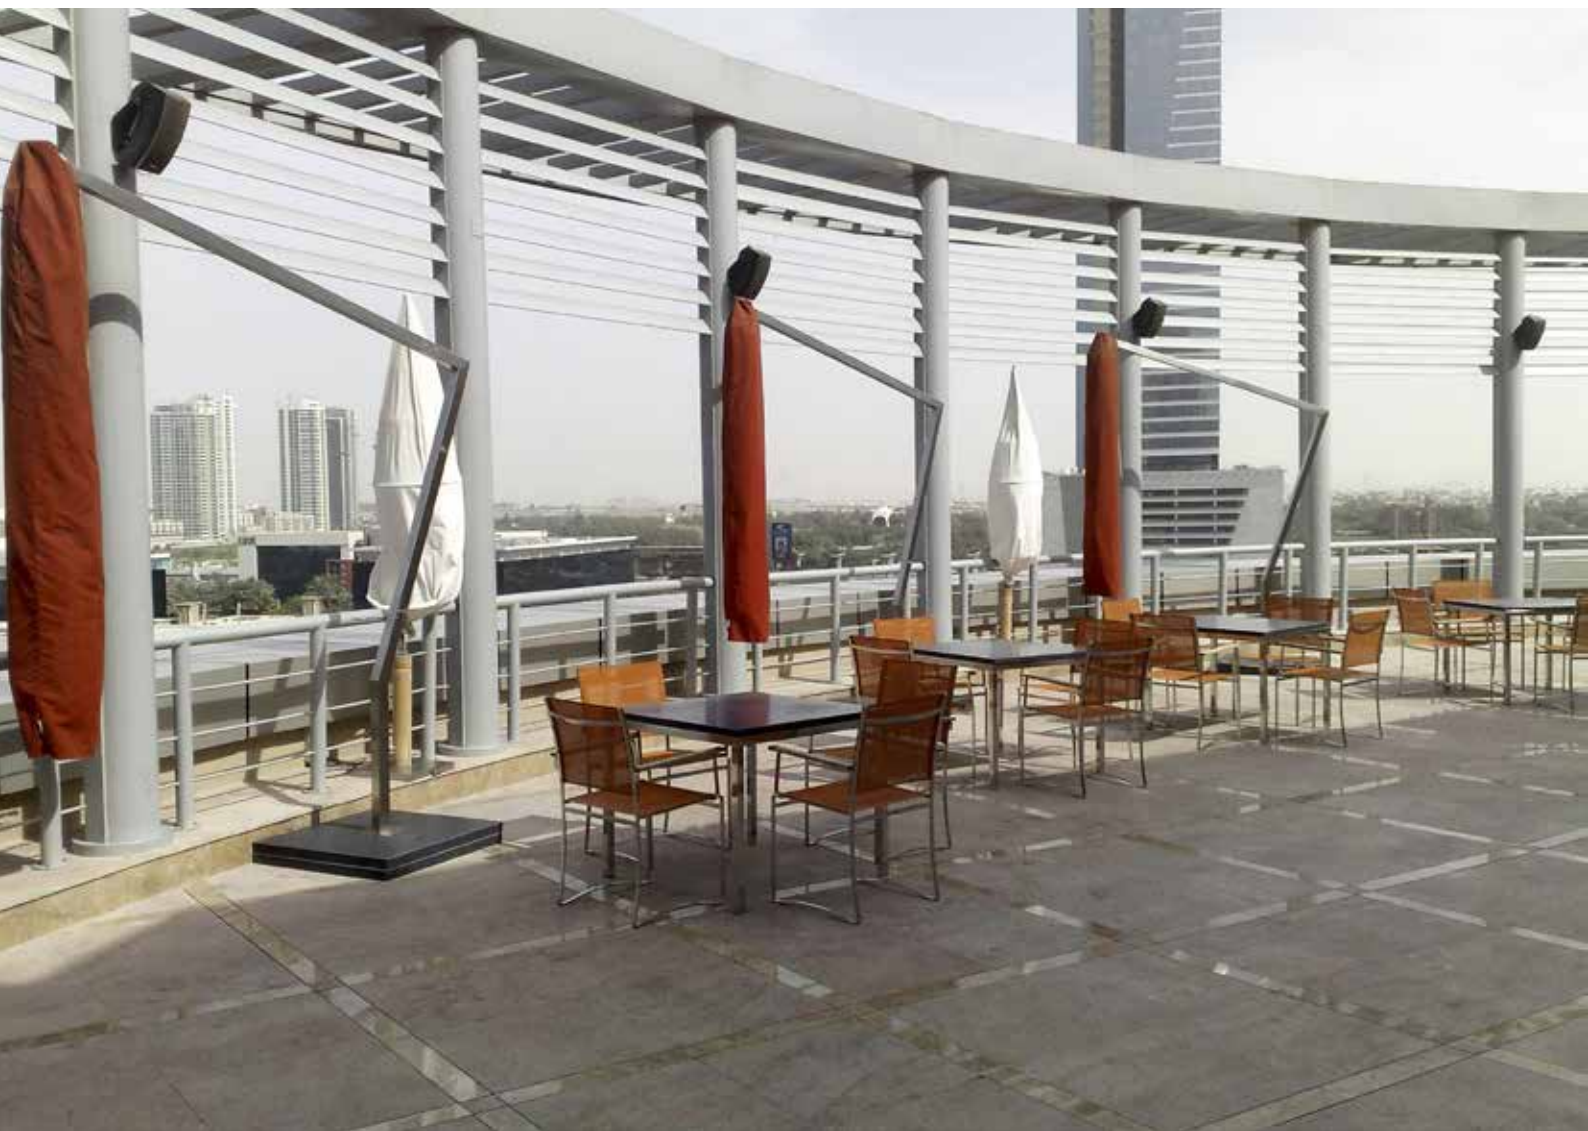

FLEXY

ARTS HOTEL BARCELONA

I don't have time,
to hurry ...

(Igor Stravinsky 1882-1971)

RADISSON SAS DUBAI

TYPE: 5-star Hotel

LOCATION: Dubai, United Arab Emirates

DESCRIPTION: Orange flexy carvers and loungers fit perfect on the terraces of this amazing hotel.