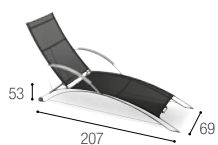

TYPE: Luxury Hotel

LOCATION: Barcelona, Spain

DESCRIPTION: One of the most beautiful hotels of Barcelona, and with more than 1,000 square feet of terraces and gardens, outdoor jacuzzi, and only 100 meters from the beach, the Hotel Arts enjoys a very attractive natural environment for its guests.

FLEXY