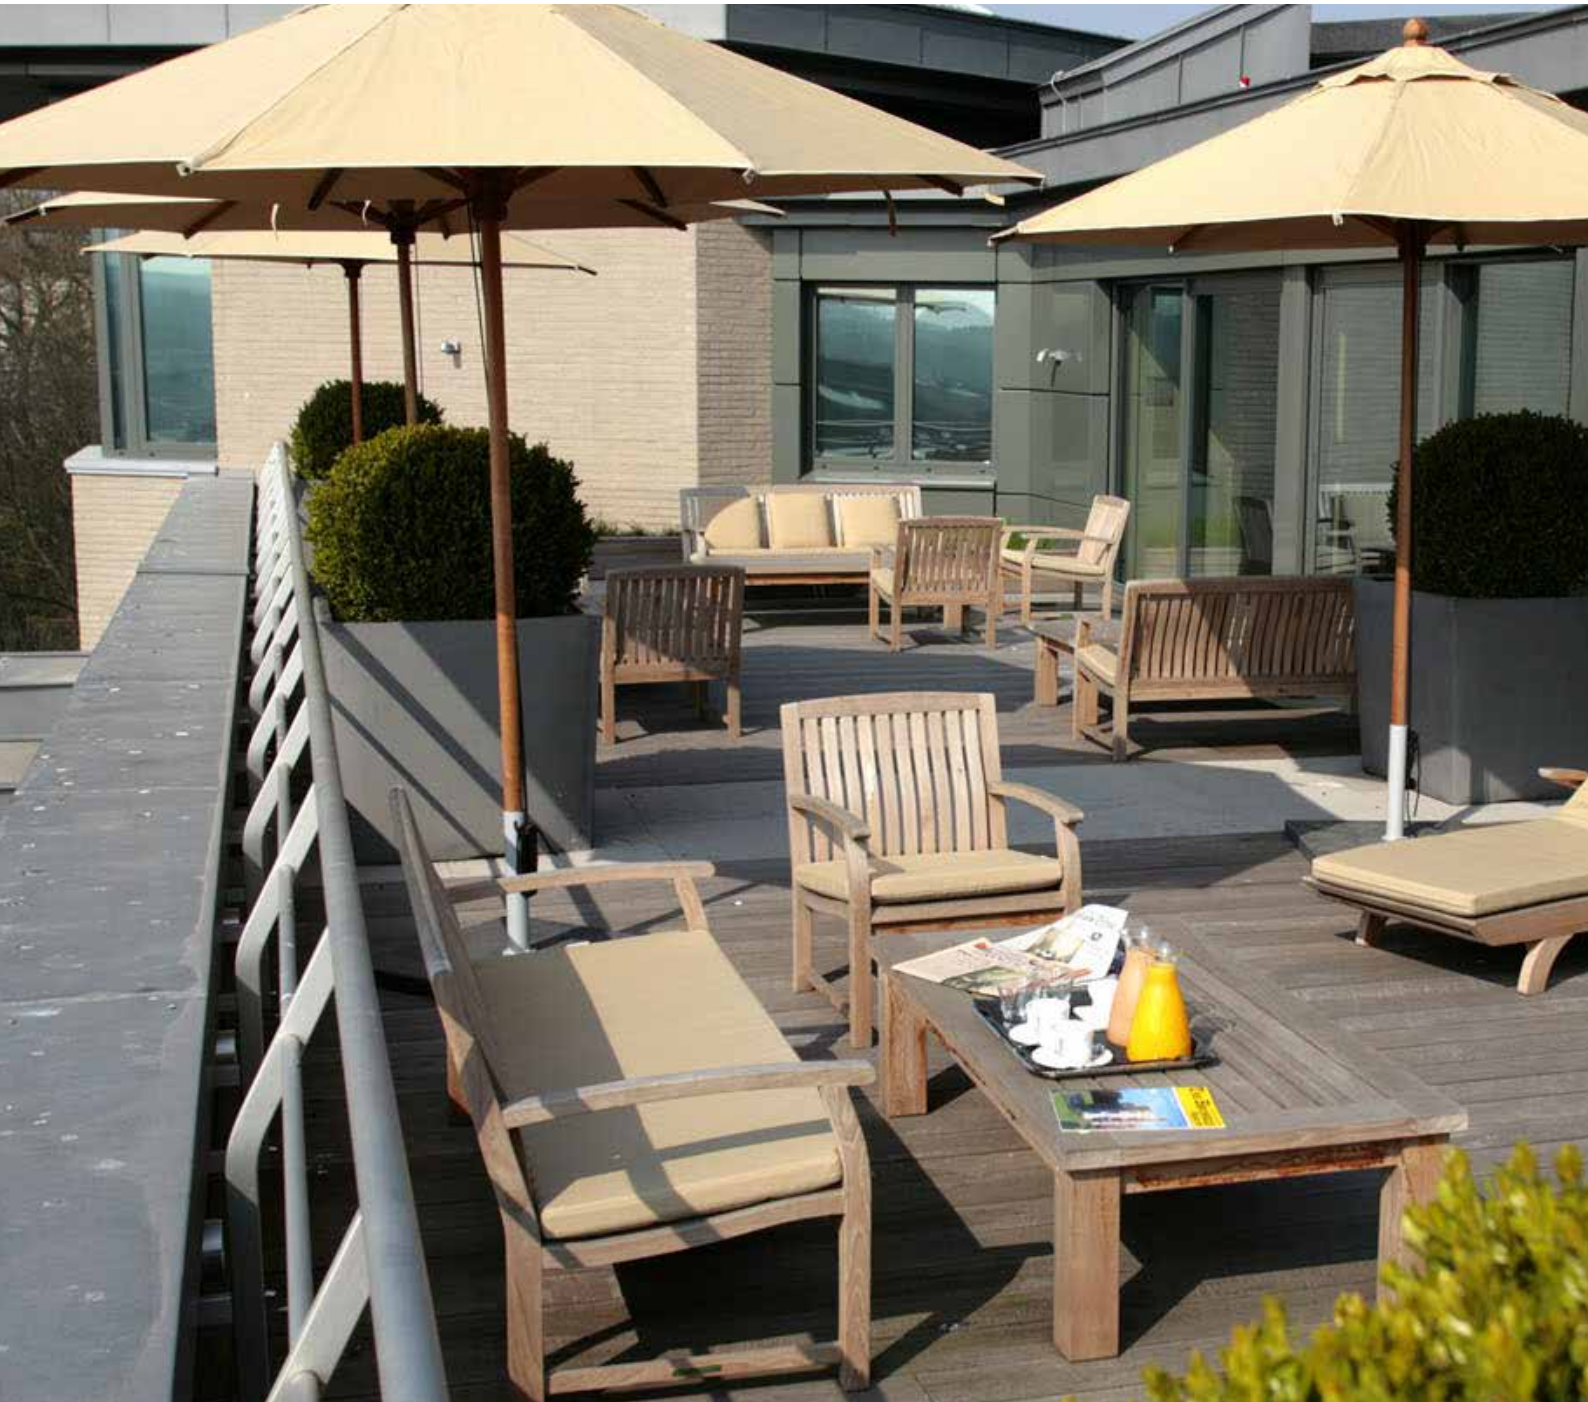

SOFITEL BRUSSELS

SOLID