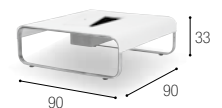

PRIMA

TYPE: Mega Yacht

DESCRIPTION: Italy Yacht Prima

With a clear design concept based on a light, modern interior and massive volumes, Italian shipyard Palumbo launched the Columbus 177 Prima earlier this year. With naval architecture by Sergio Cutolo and Tommaso Spadolini of Spadolini Studio Design signed up for her interior designs, Prima is an excellent example of the pure, meticulous and refined design Italians have become renowned for worldwide.

Add to that the accomplishment of being rewarded a RINA Green Star Plus Platinum and an ABS Classification, the former being all the more prestigious for being awarded by H.S.H. Prince Albert II of Monaco in the presence of His Majesty the King of Spain, Prima turns out to be not merely elegant but certified environmentally friendly as well. And for the exterior Royal Botania was found to be the perfect partner!

FOLD