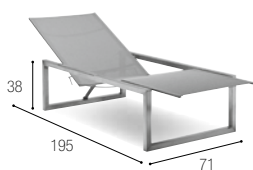

Wave, Ninix loungers, LAZY sofa and some great Royal Botania design lamps

KATA ROCKS PHUKET

NINIX

SHAX

OZON

The Kata Rocks Sky Villas are set on an incredible oceanfront site, where guests will revel in a spectacular hillside setting and west-facing view across the Andaman Sea. Ranging in size from one to four bedrooms, each Sky Villas boasts its own private infinity-pool, and offers an expansive indoor/outdoor living area.