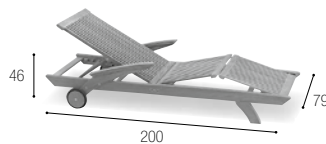

FLEXY

SOFITEL BRUSSELS

SOLID

TYPE: Luxury hotel

LOCATION: Brussels, Belgium

DESCRIPTION: A nice variety of the Royal Botania Solid collection on the rooftop of one of the most exclusive hotels in the capital of Europe.