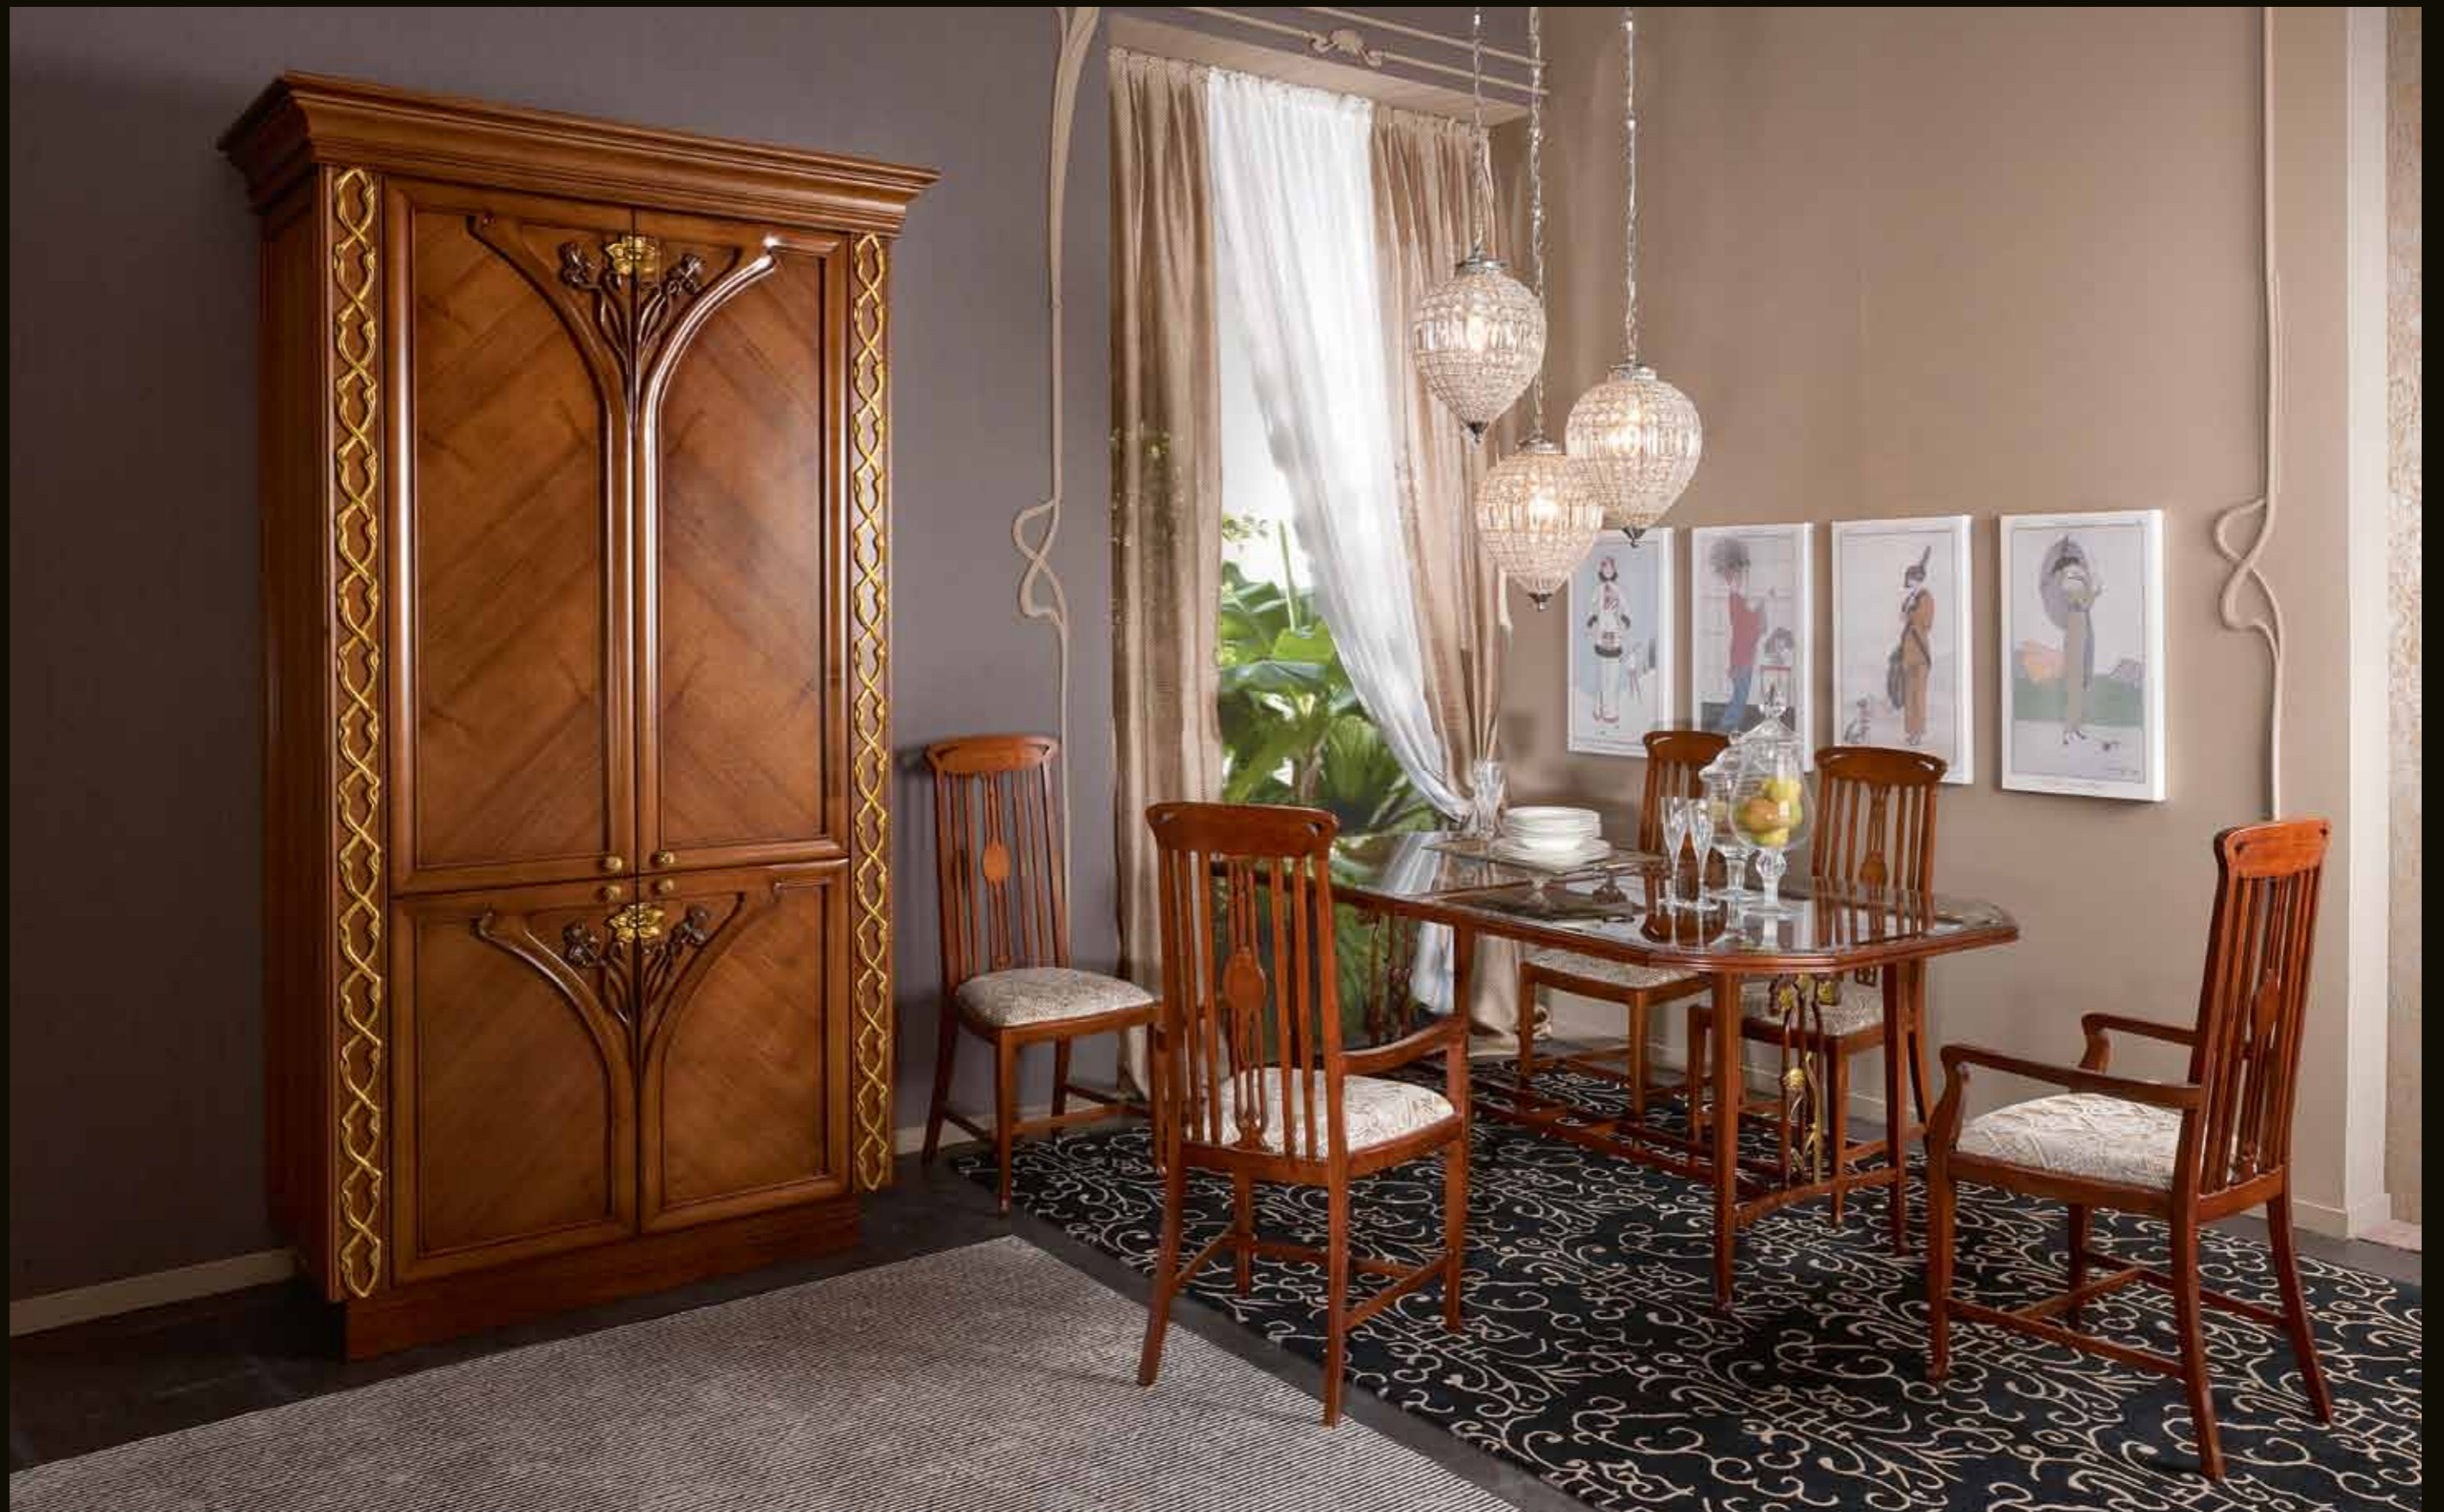

IRIS
CUCINA . KITCHEN

ART. 175
POLTRONCINA . ARMCHAIR
50 X 50 X 105 CM.

ART. 177
SEDIA . CHAIR
45 X 50 X 105 CM.

IRIS
COLONNA FRIGO . FRIDGE CABINET

ART. 36
TAVOLO . TABLE
190 (230) X 110 X 76 CM.

ART. 170
 SEDIA . CHAIR
 50 X 50 X 125 CM.