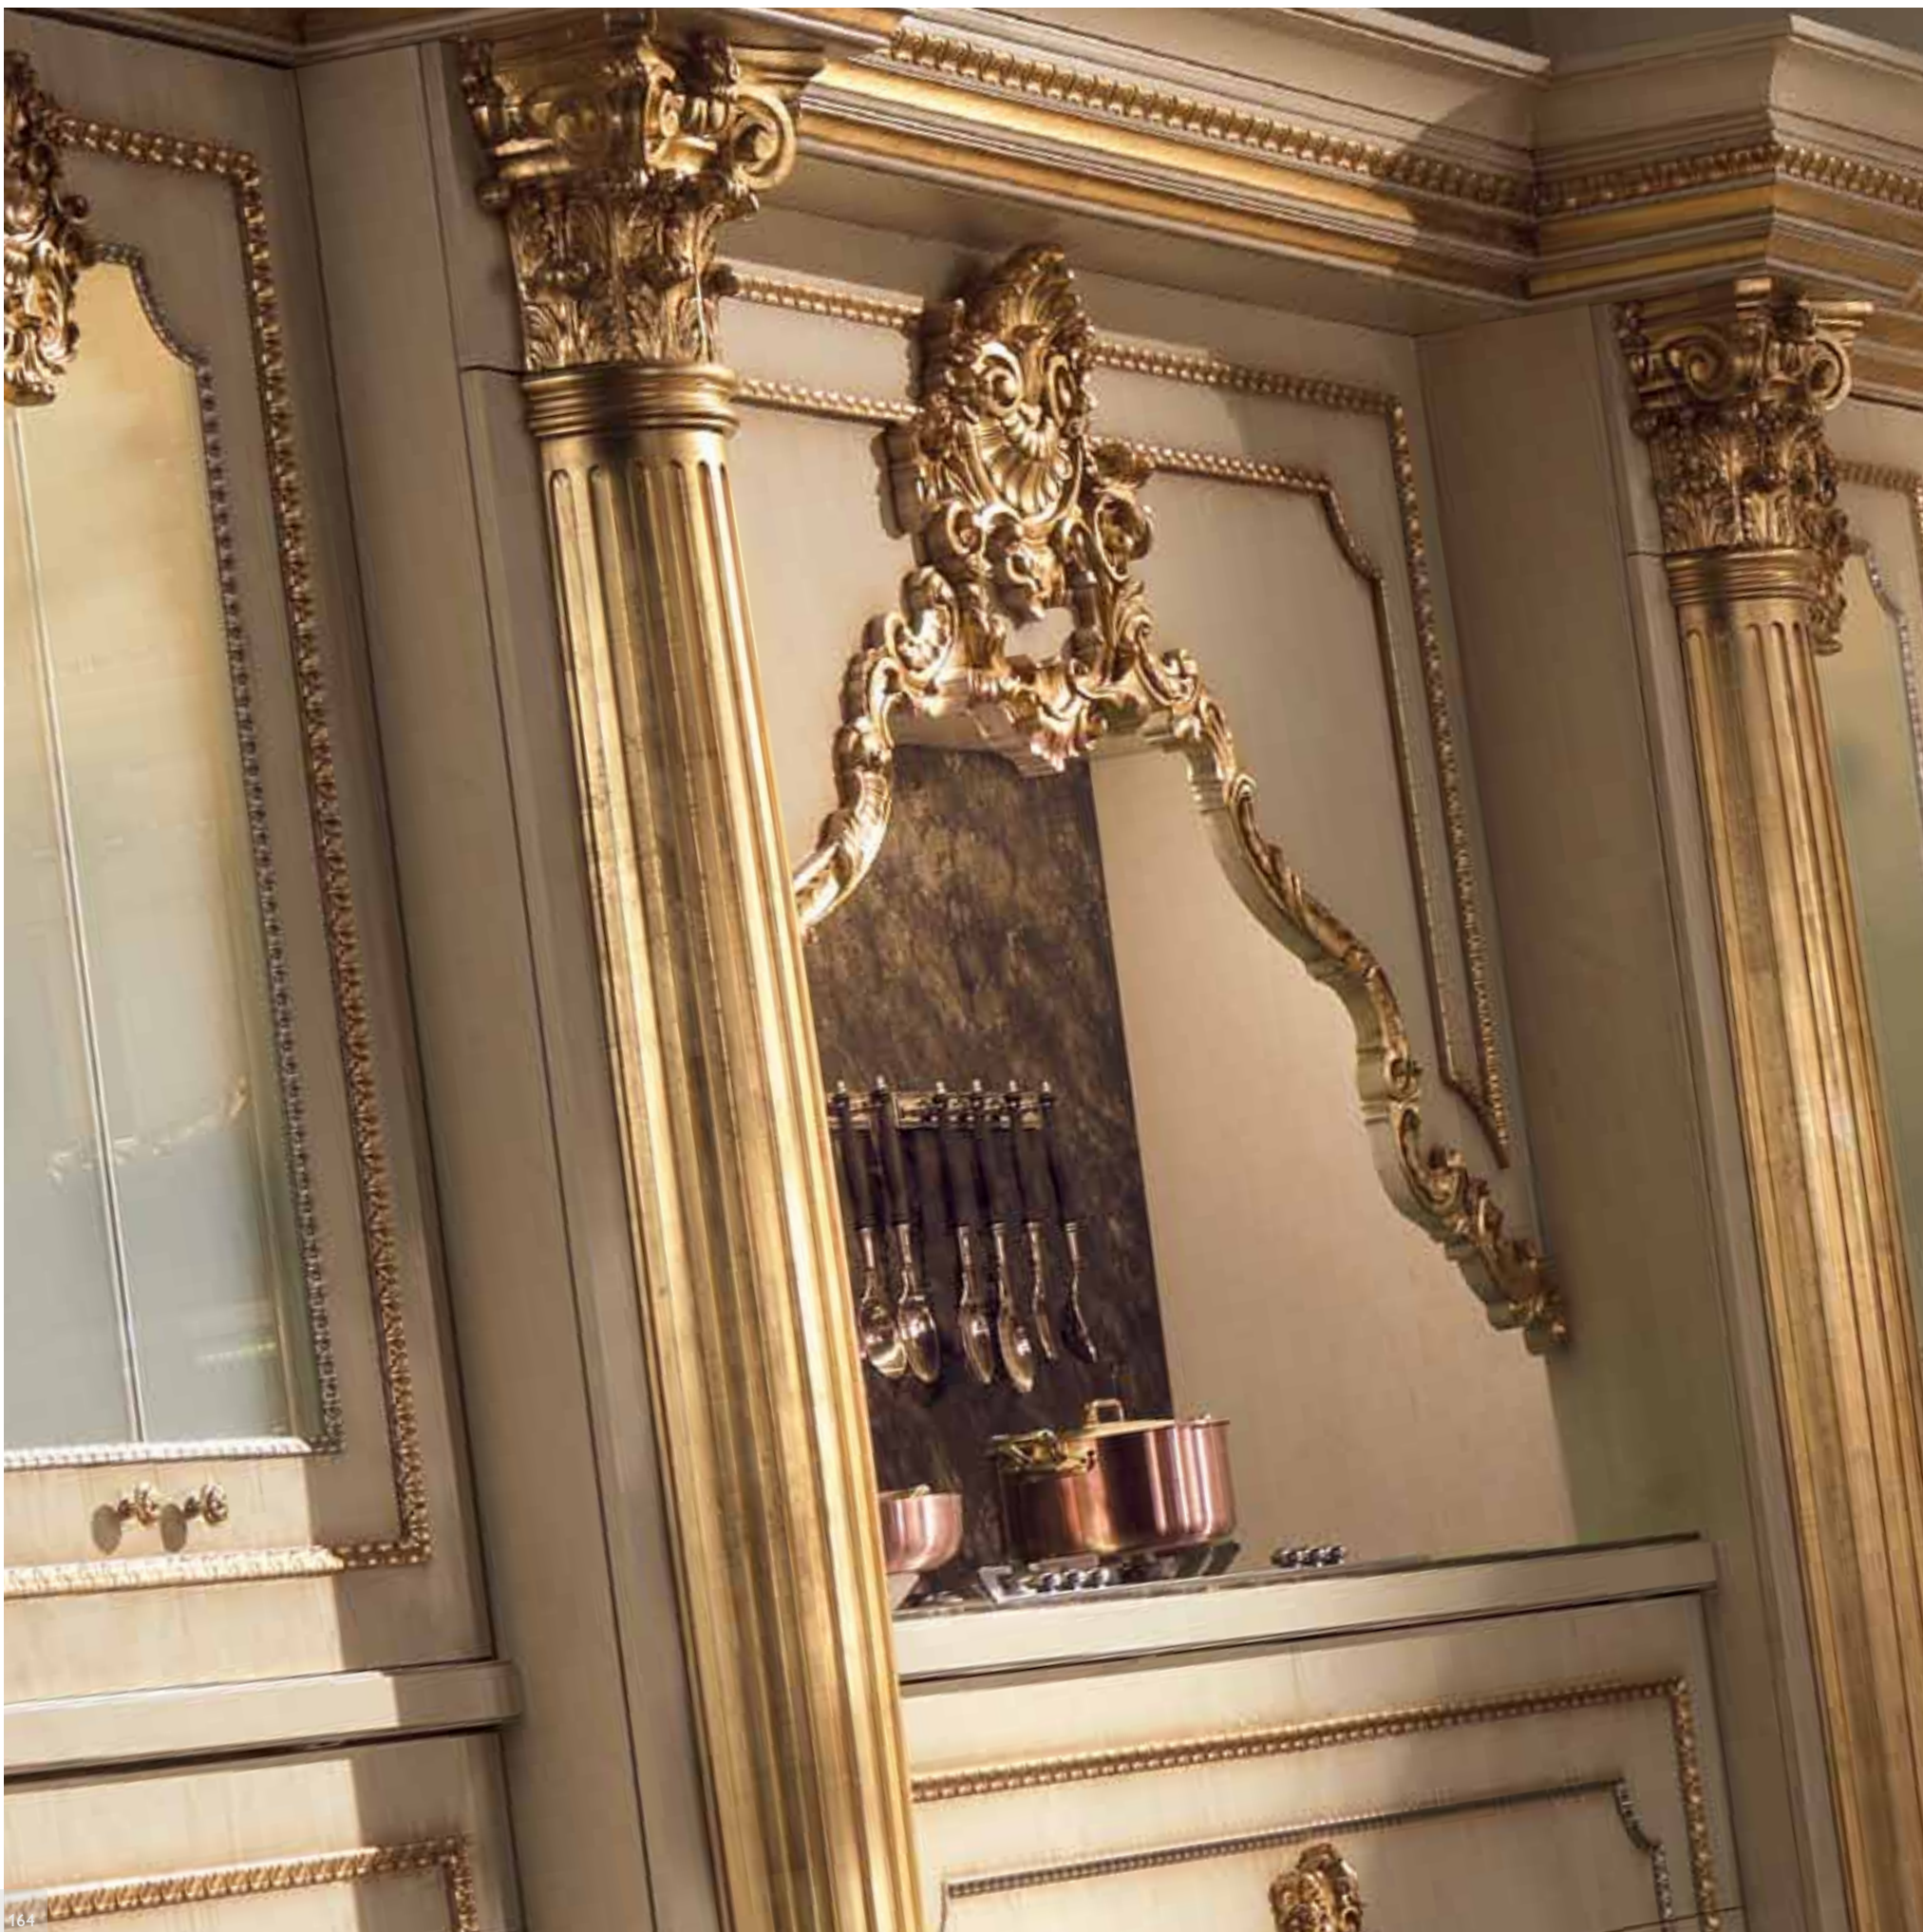

Metalized bronze & gold finishing

Metalized bronze & gold finishing with antique mirror

KITCHEN PASSION
JK 004 Finishing

Like a theater, the kitchen is an elegant stage for celebrating the art and pleasure of good taste.