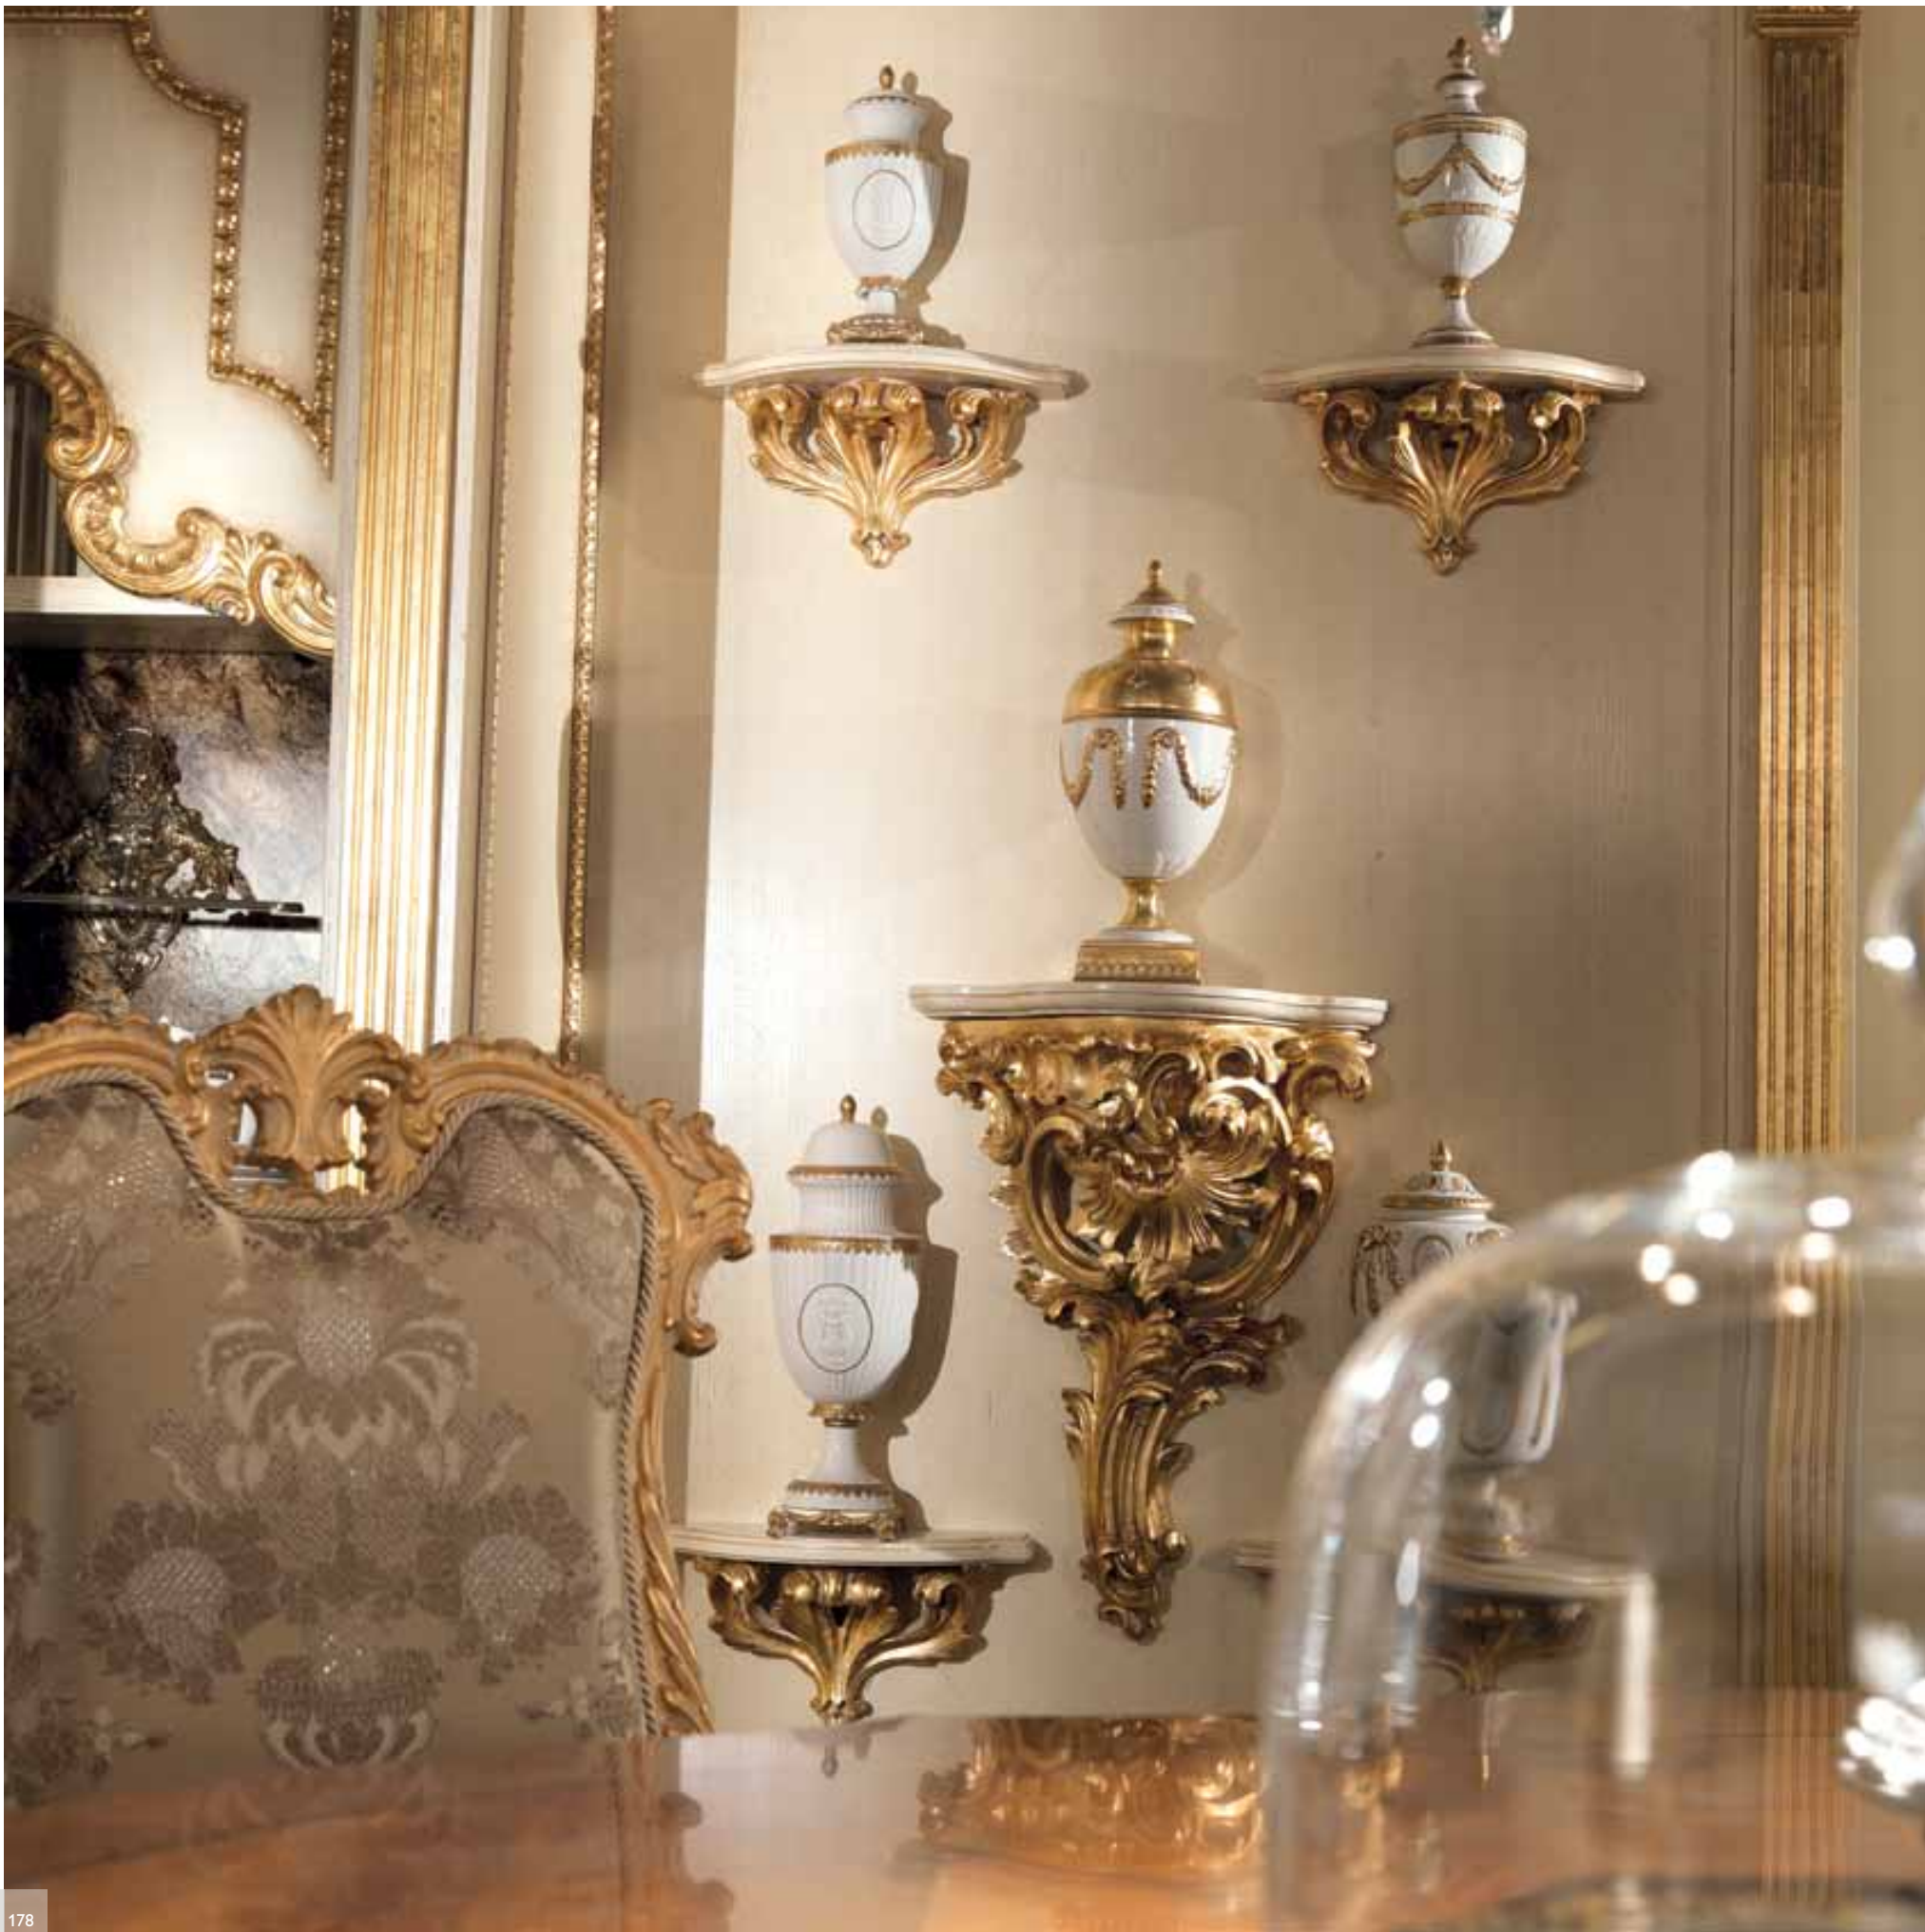

Metalized bronze & gold finishing

Metalized bronze & gold finishing with antique mirror

KITCHEN PASSION
JK 004 Finishing

Like a theater, the kitchen is an elegant stage for celebrating the art and pleasure of good taste.