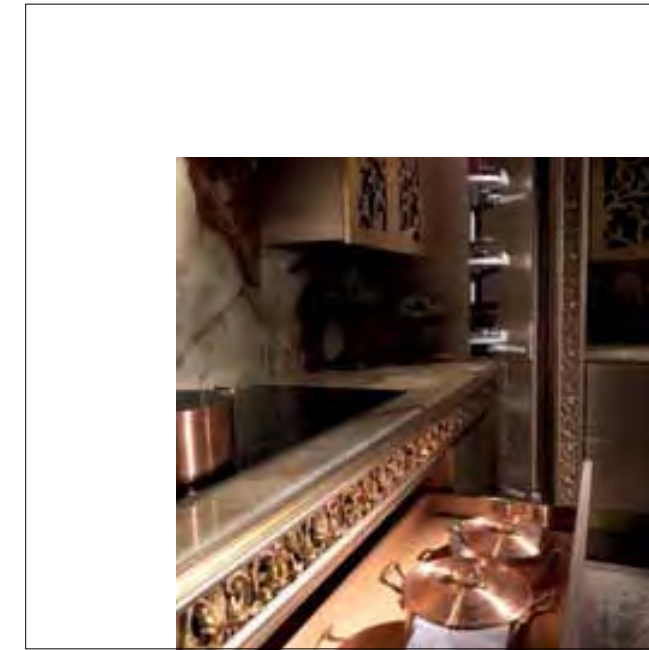

INTERNAL ACCESSORIES