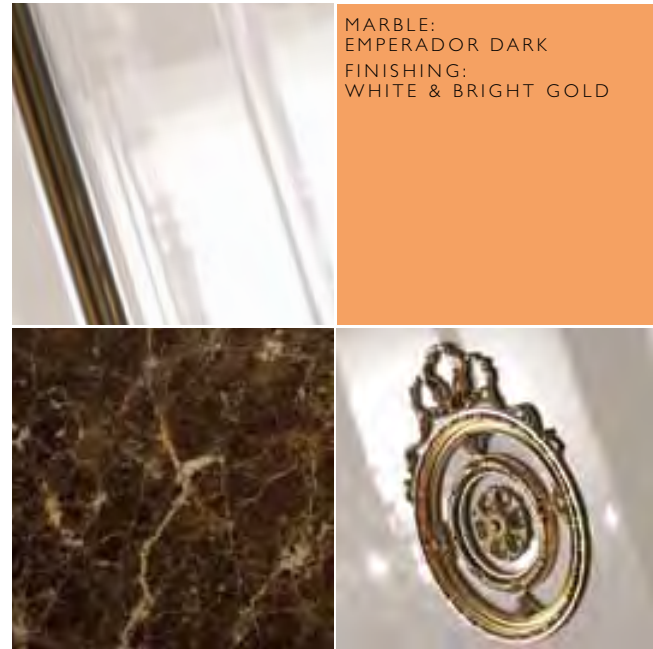

KITCHEN FOUR SEASONS
JK 203 Finishing

KITCHEN FOUR SEASONS
JK 116 Finishing

KITCHEN PRESTIGE
JK 117 Finishing

Design that is innovative but with its roots firmly in tradition. Historical style and contemporary creativity.