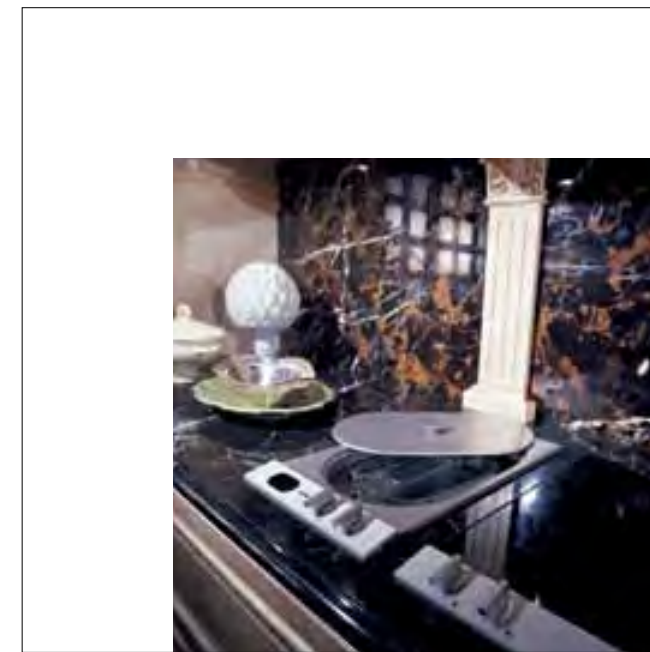

INTERNAL ACCESSORIES