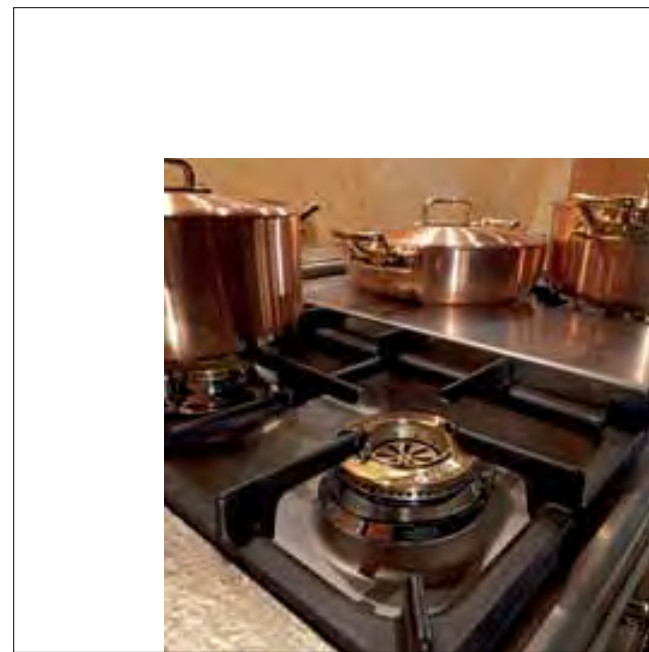

INTERNAL ACCESSORIES