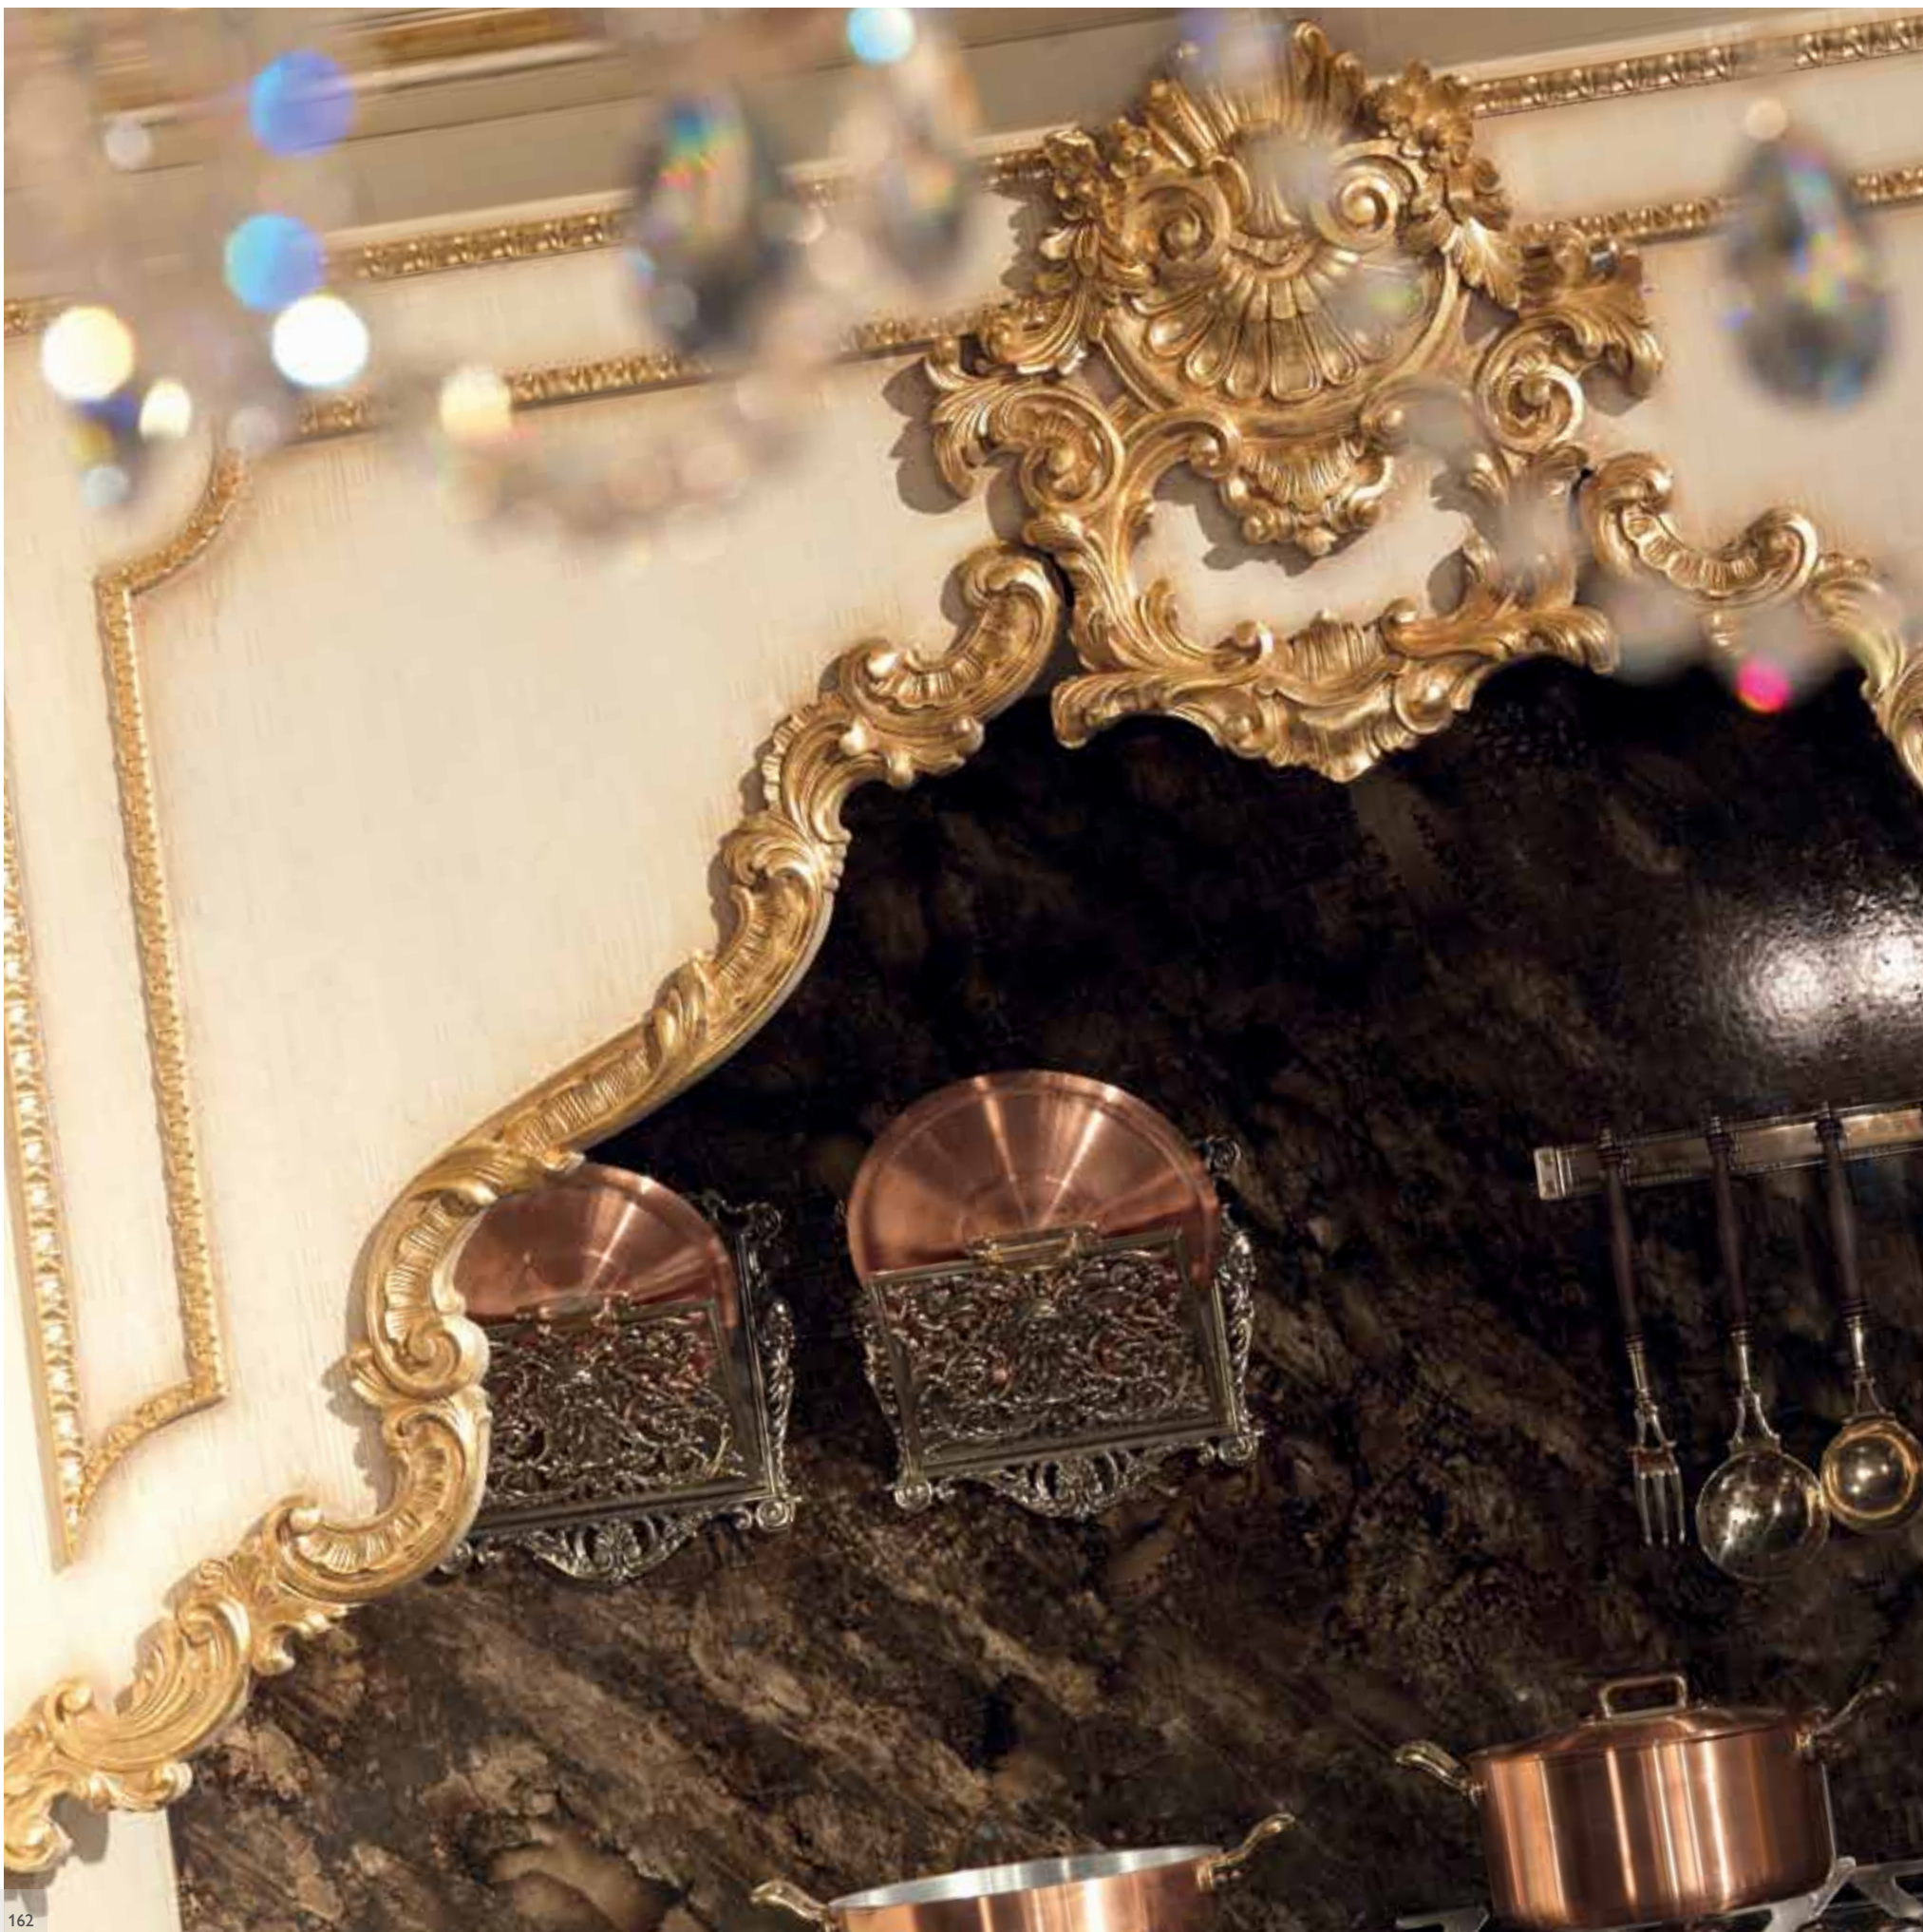

Metalized bronze & gold finishing

Metalized bronze & gold finishing with antique mirror

KITCHEN PASSION
JK 004 Finishing

Like a theater, the kitchen is an elegant stage for celebrating the art and pleasure of good taste.