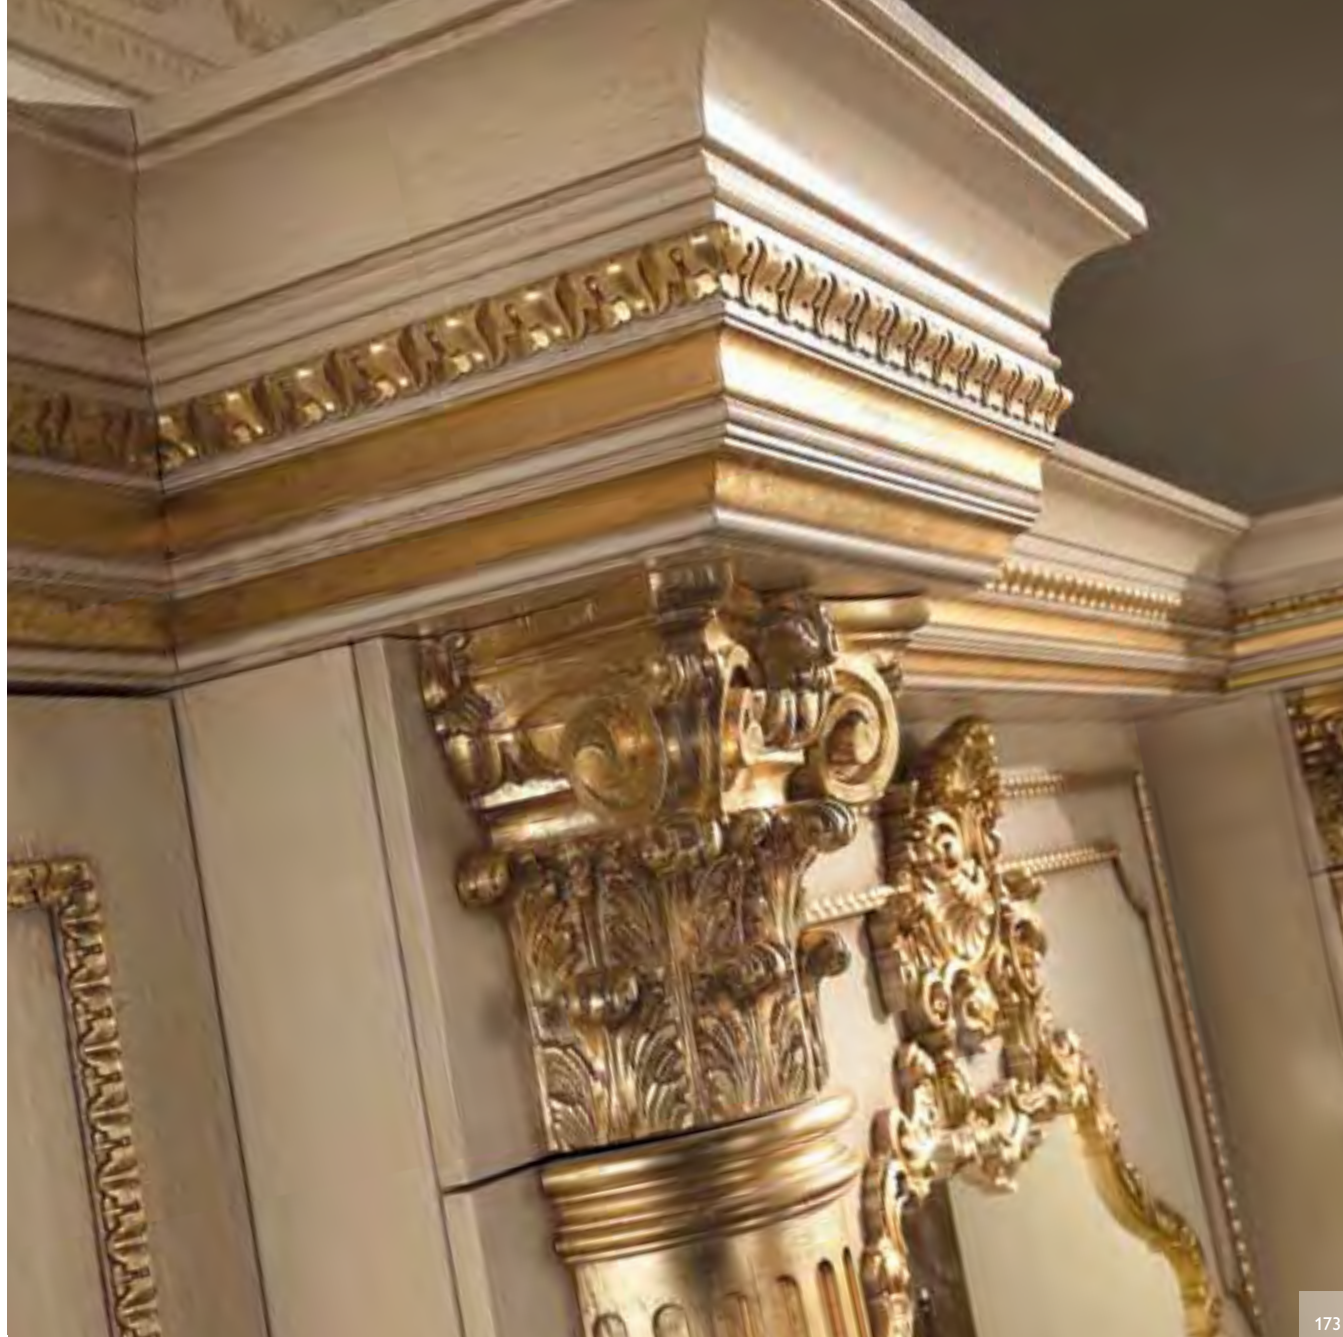

Metalized bronze & gold finishing

Metalized bronze & gold finishing with antique mirror

KITCHEN PASSION
JK 004 Finishing

Like a theater, the kitchen is an elegant stage for celebrating the art and pleasure of good taste.