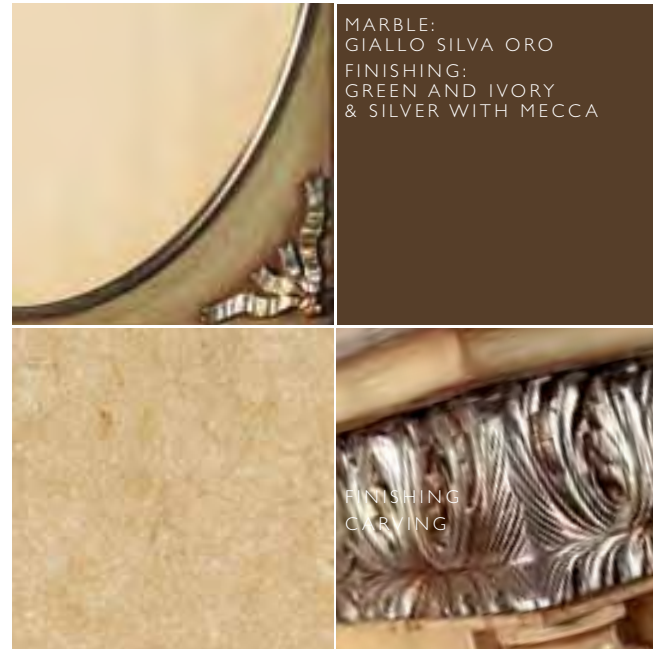

Settings of uncommon refinement and superb combinations of materials will feed your eyes before you feed your body.

MARBLE:
GIALLO SILVA ORO
FINISHING:
GREEN AND IVORY
& SILVER WITH MECCA

FINISHING
CARVING